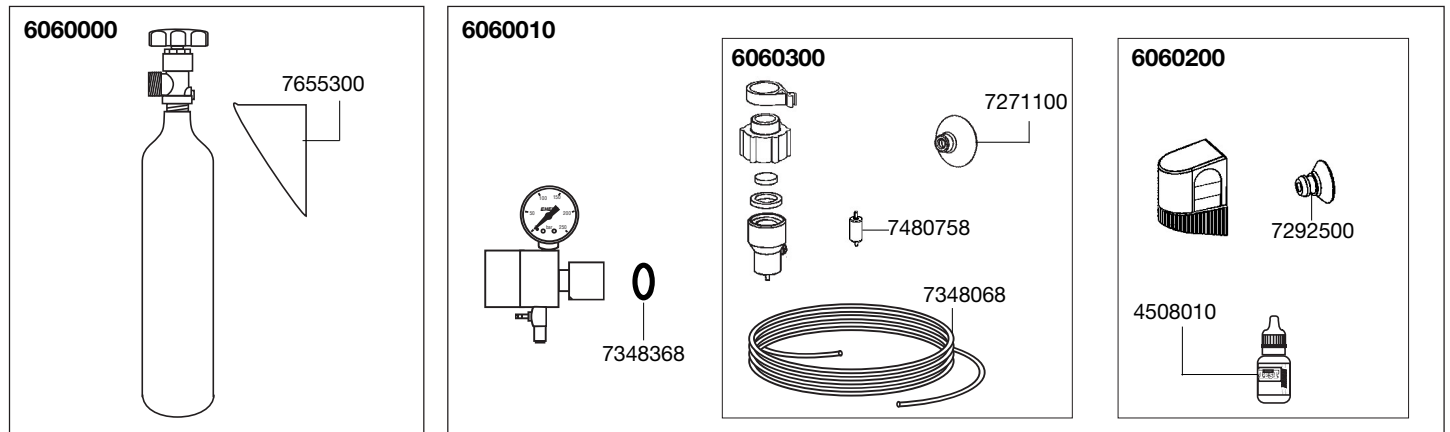

Spare parts. Subject to change without prior notice.

Order no.	Spare part	6060000
7655300	Bottle holder complete	
		6060010
7348368	Sealing ring (2 pieces)	
		6060200
4508010	AQUA TEST 8, CO ₂ -test	
7292500	Suction cup (4 pieces)	
		6060300
7271100	Suction cup (4 pieces)	
7348068	CO ₂ -hose ø 2/4 mm, 2.5 m	
7480758	Non-return valve	

Order no.	Spare part	6061
6060400	pH probe	
7348108	Calibration fluid 1	
7444490	Velcro tape	
7655028	pH-co ₂ ntrol module (standard version)	
7655118	Plug mains adapter 230 V/ 50 Hz complete with electrovalve	
7655310	Electrode mounting bracket with clips	
		6062
6060400	pH probe	
7348108	Calibration fluid 1 pH 7.0	
7676308	pH-co ₂ ntrol module (<i>professional</i>)	