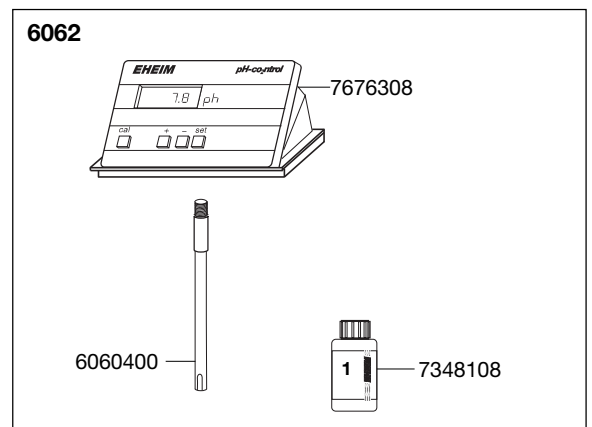

Spare parts. Subject to change without prior notice.

Order no.	Spare part	6060000
7655300	Bottle holder complete	
		6060010
7348368	Sealing ring (2 pieces)	
		6060200
4508010	AQUA TEST 8, CO ₂ -test	
7292500	Suction cup (4 pieces)	
		6060300
7271100	Suction cup (4 pieces)	
7348068	CO ₂ -hose ø 2/4 mm, 2.5 m	
7480758	Non-return valve	

Order no.	Spare part	6061
6060400	pH probe	
7348108	Calibration fluid 1	
7444490	Velcro tape	
7655028	pH-co ₂ ntrol module (standard version)	
7655118	Plug mains adapter 230 V/ 50 Hz complete with electrovalve	
7655310	Electrode mounting bracket with clips	
		6062
6060400	pH probe	
7348108	Calibration fluid 1 pH 7.0	
7676308	pH-co ₂ ntrol module (<i>professional</i>)	