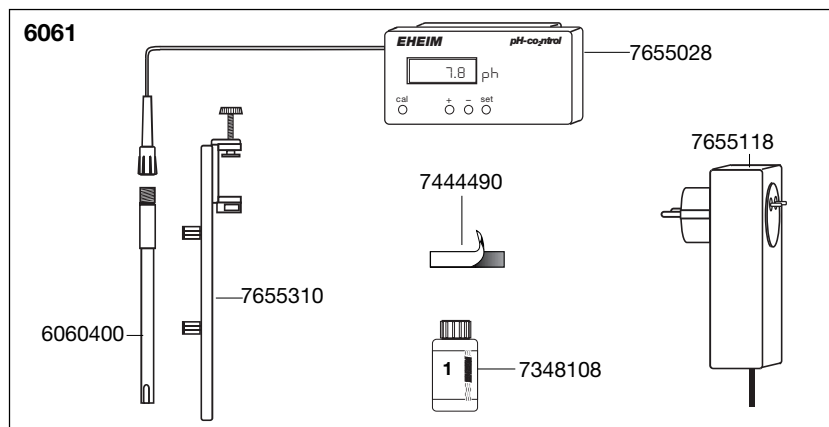

Spare parts. Subject to change without prior notice.

Order no.	Spare part	6060000
7655300	Bottle holder complete	
		6060010
7348368	Sealing ring (2 pieces)	
		6060200
4508010	AQUA TEST 8, CO ₂ -test	
7292500	Suction cup (4 pieces)	
		6060300
7271100	Suction cup (4 pieces)	
7348068	CO ₂ -hose ø 2/4 mm, 2.5 m	
7480758	Non-return valve	

Order no.	Spare part	6061
6060400	pH probe	
7348108	Calibration fluid 1	
7444490	Velcro tape	
7655028	pH-co ₂ ntrol module (standard version)	
7655118	Plug mains adapter 230 V/ 50 Hz complete with electrovalve	
7655310	Electrode mounting bracket with clips	
		6062
6060400	pH probe	
7348108	Calibration fluid 1 pH 7.0	
7676308	pH-co ₂ ntrol module (<i>professional</i>)	