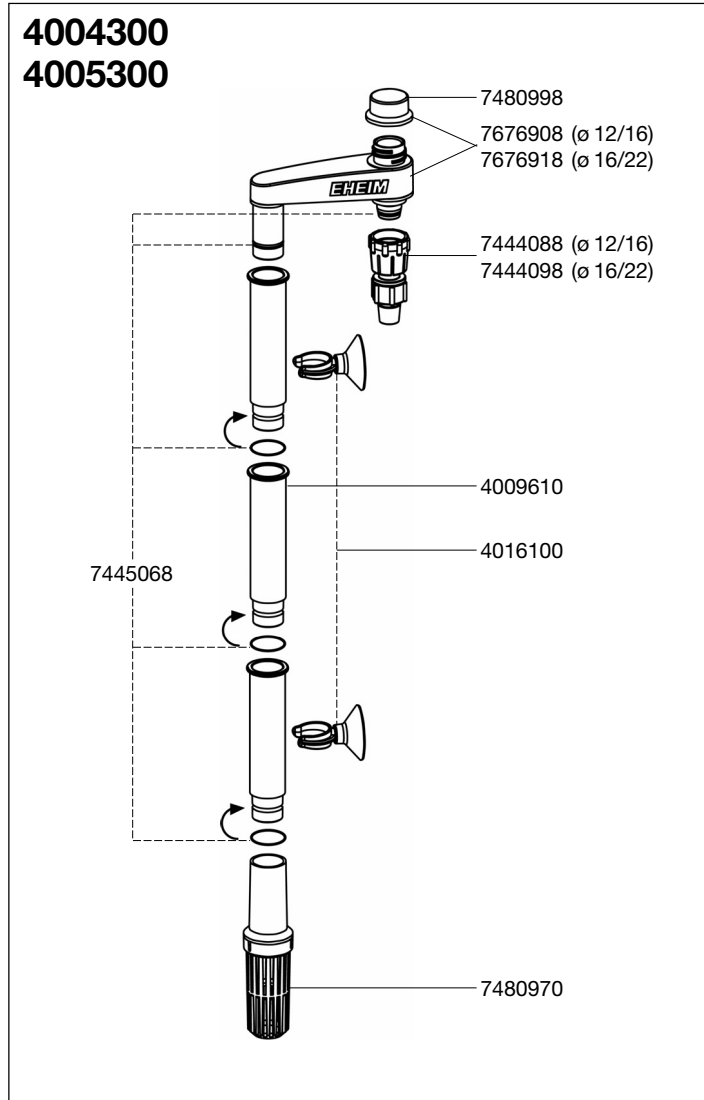

4004300 Universal Installation Kit 1 for ø 12 mm
4005300 Universal Installation Kit 1 for ø 16 mm
4004310 Universal Installation Kit 2 for ø 12 mm
4005310 Universal Installation Kit 2 for ø 16 mm

Spare parts. Subject to change without prior notice.

Order no.	Spare part	4004300/4005300
4009610	Extension kit 1 with 2 extension pieces	
4016100	Suction cup with clip (2 pieces)	
7444088	Hose coupling (ø 12/16 mm)	
7444098	Hose coupling (ø 16/22 mm)	
7445068	Set of sealing rings	
7480970	Inlet strainer	
7480998	Cap	
7676908	Connector complete with cup and sealing rings for hose ø 12/16	
7676918	Connector complete with cup and sealing rings for hose ø 16/22	

Order no.	Spare part	4004310/4005310
4009620	Extension kit 2 with 2 extension pieces	
4009630	Elbow piece	
4016100	Suction cup with clip (2 pieces)	
7320258	Stopper	
7444088	Hose coupling (ø 12/16 mm)	
7444098	Hose coupling (ø 16/22 mm)	
7445068	Set of sealing rings	
7480998	Cap	
7676908	Connector complete with cup and sealing rings for hose ø 12/16	
7676918	Connector complete with cup and sealing rings for hose ø 16/22	