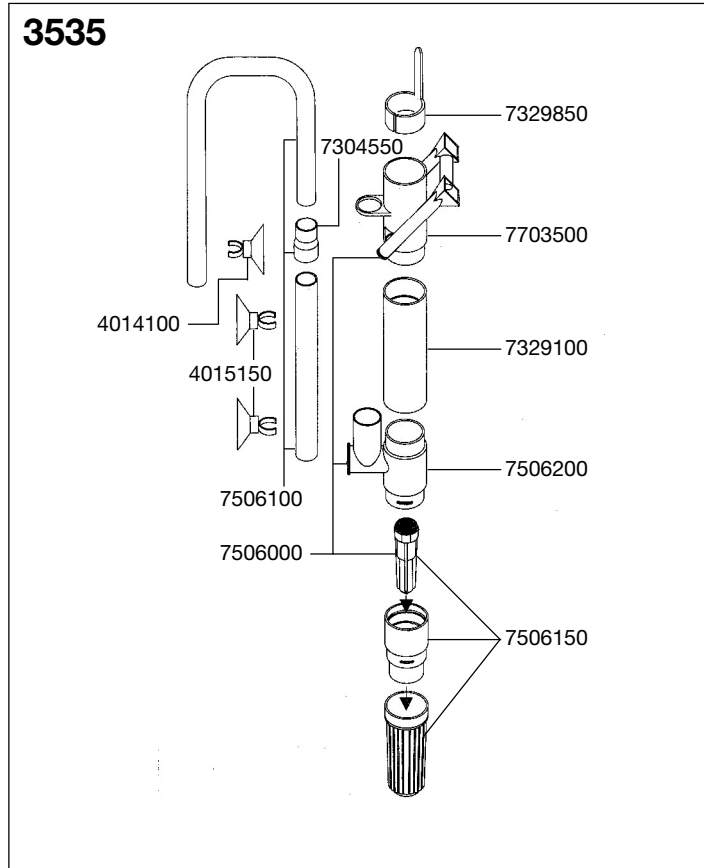

3535 Surface extractor

4004620 Prefilter

Spare parts. Subject to change without prior notice.

Order no.	Spare part	3535
4014100	Suction cup with clip ø 13 mm (2 pieces)	
4015150	Suction cup with clip ø 17 mm (2 pieces)	
7304550	Hose (2 pieces)	
7329100	Pipe	
7329850	Locking device	
7506000	Lug set	
7506100	Tubing	
7506150	Valve	
7506200	Bottom inlet	
7703500	Intake float	

Order no.	Spare part	4004620
2616050	Insert for prefilter	
7304250	Housing	
7304450	Intake pipe	
7304550	Tubing (2 pieces)	
7307300	Pipe	
7501800	Lattice screen	
7501850	Housing	