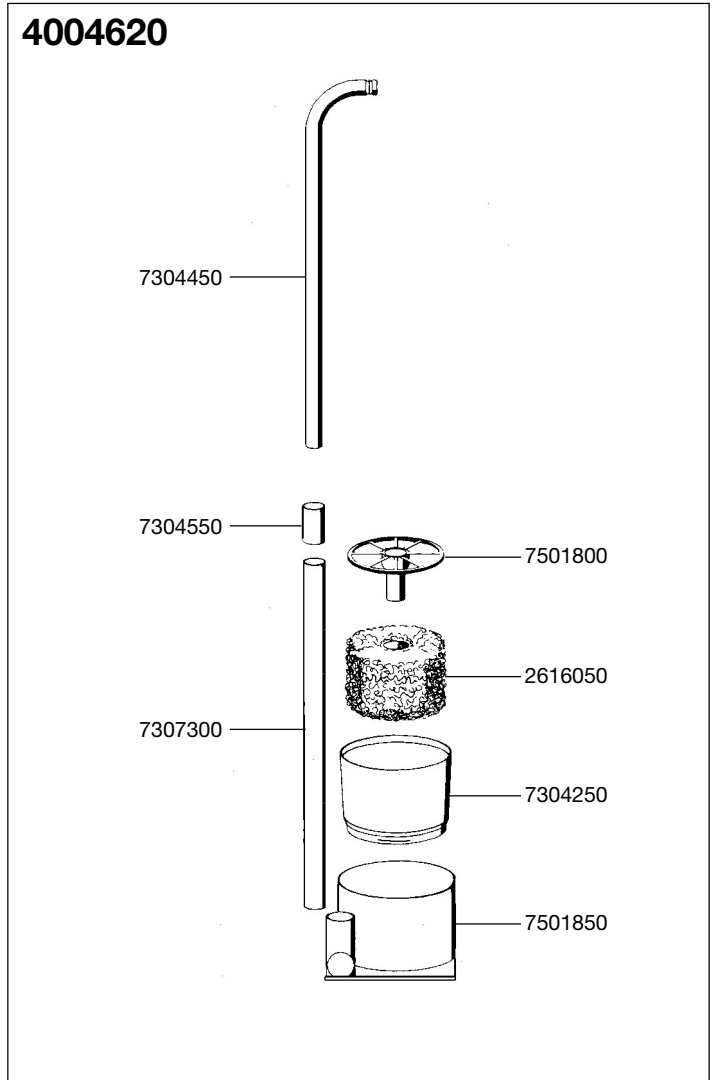

3535 Surface extractor

4004620 Prefilter

Spare parts. Subject to change without prior notice.

Order no.	Spare part	3535
4014100	Suction cup with clip ø 13 mm (2 pieces)	
4015150	Suction cup with clip ø 17 mm (2 pieces)	
7304550	Hose (2 pieces)	
7329100	Pipe	
7329850	Locking device	
7506000	Lug set	
7506100	Tubing	
7506150	Valve	
7506200	Bottom inlet	
7703500	Intake float	

Order no.	Spare part	4004620
2616050	Insert for prefilter	
7304250	Housing	
7304450	Intake pipe	
7304550	Tubing (2 pieces)	
7307300	Pipe	
7501800	Lattice screen	
7501850	Housing	