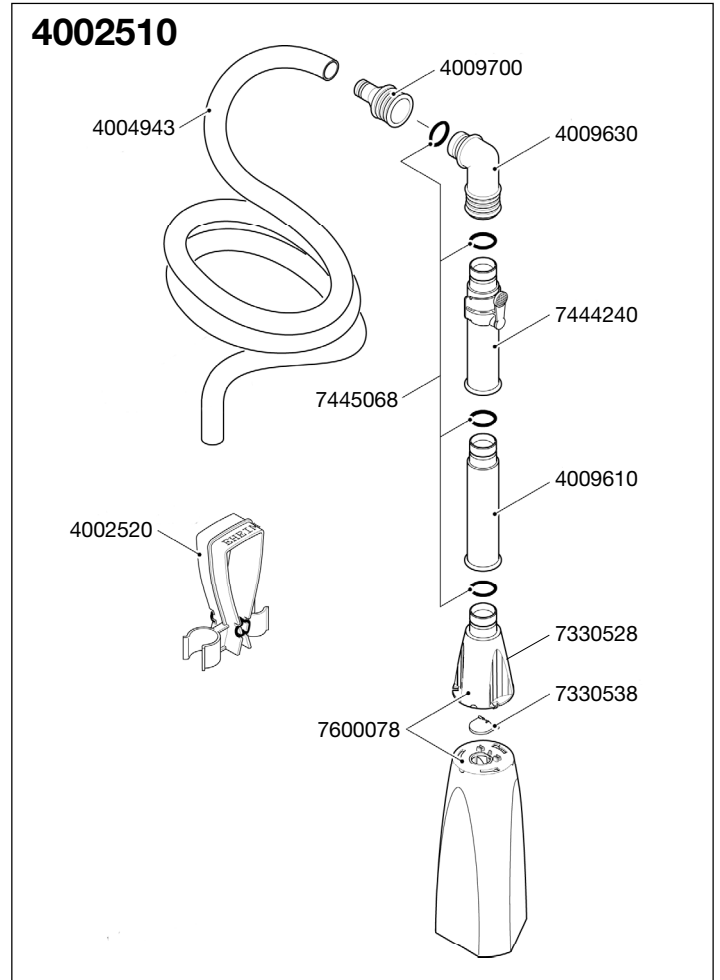

3531 Sludge extractor (battery operated)

4002510 Gravel cleaner set

Spare parts. Subject to change without prior notice.

Order no.	Spare part	3531
7313028	Sealing ring (2 pieces)	
7313078	Impeller	
7313118	Suction nozzle	
7313128	Extension nozzle	
7313148	Upper cover	
7313158	Lower cover	
7477528	Complete cover for battery compartment	
7655378	Complete filter element	

Order no.	Spare part	4002510
4002520	Hose clip	
4004943	Hose \varnothing 12/16 mm (3 m)	
4009700	Nozzle set: for hose \varnothing 12/16 mm and \varnothing 16/22 mm	
4009610	Extension kit 1: 2 extension pieces with sealing rings	
4009630	Elbow with sealing ring	
7330528	Adapter	
7330538	Valve	
7445068	Set of sealing rings	
7444240	Tube complete with Quick Aqua Stop	
7600078	Gravel cleaner complete incl. adapter, valve and gravel cleaner	