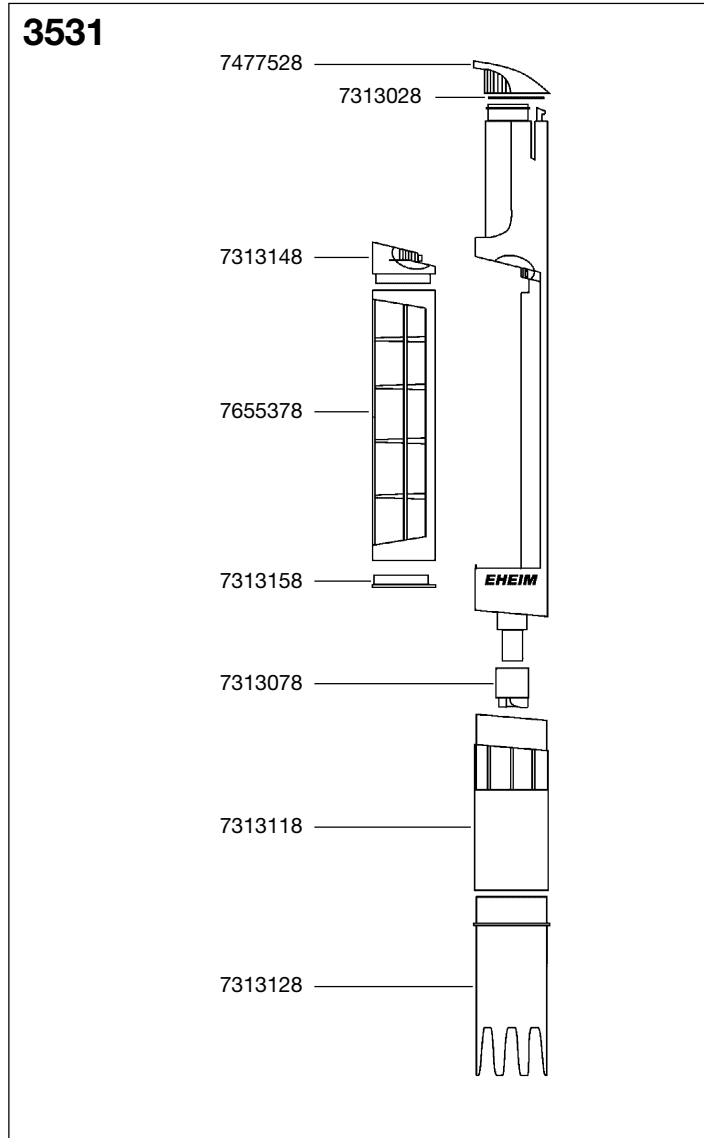

3531 Sludge extractor (battery operated)

4002510 Gravel cleaner set

Spare parts. Subject to change without prior notice.

Order no.	Spare part	3531
7313028	Sealing ring (2 pieces)	
7313078	Impeller	
7313118	Suction nozzle	
7313128	Extension nozzle	
7313148	Upper cover	
7313158	Lower cover	
7477528	Complete cover for battery compartment	
7655378	Complete filter element	

Order no.	Spare part	4002510
4002520	Hose clip	
4004943	Hose \varnothing 12/16 mm (3 m)	
4009700	Nozzle set: for hose \varnothing 12/16 mm and \varnothing 16/22 mm	
4009610	Extension kit 1: 2 extension pieces with sealing rings	
4009630	Elbow with sealing ring	
7330528	Adapter	
7330538	Valve	
7445068	Set of sealing rings	
7444240	Tube complete with Quick Aqua Stop	
7600078	Gravel cleaner complete incl. adapter, valve and gravel cleaner	