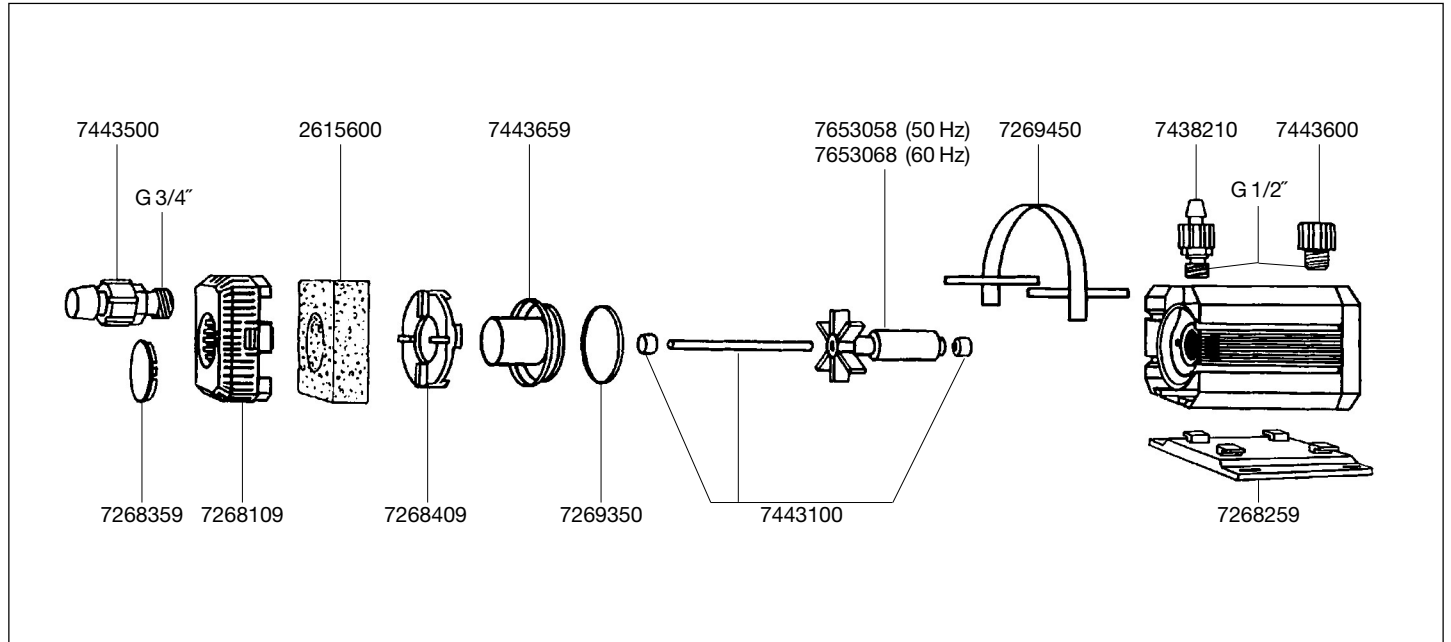

1060 Universal pump 3160 Fountain set

EHEIM

Spare parts. Subject to change without prior notice.

Order no.	Spare part
2615600	Coarse foam (2 pieces)
3052200	„Volcano“ triple jet (not shown)
4009560	Set of cleaning brushes (not shown)
7268109	Intake screen
7268259	Mounting plate
7268359	Sealing cover
7268409	Holding ring

Order no.	Spare part
7269350	Sealing ring (2 pieces)
7269450	Holding clip
7438210	Threaded connector pressure side
7443100	Shaft with bushings
7443500	Threaded connector suction side
7443600	Adapter and sealing ring
7443659	Pump cover
7653058	Impeller 50 Hz
7653068	Impeller 60 Hz