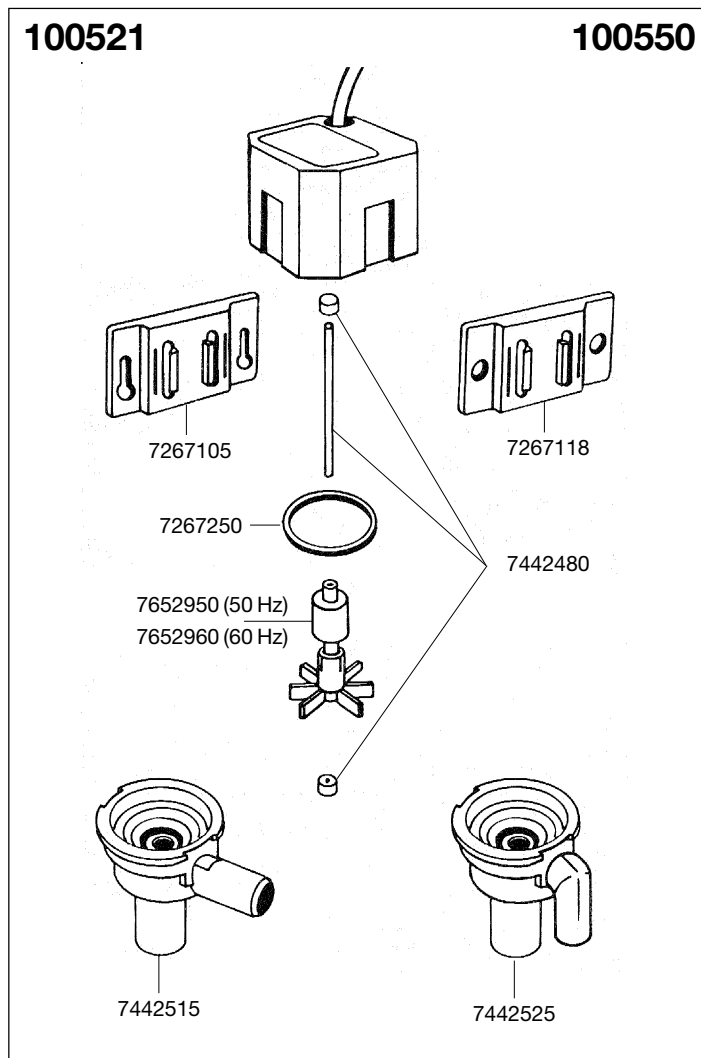

100501 Universal Powerhead 100521 and 100550 Centrifugal pumps

EHEIM

Spare parts. Subject to change without prior notice.

Order no.	Spare part
4002940	Hose \varnothing 4 / 6 mm
4002960	Air regulating clamp
4003660	Diffusor
4009560	Set of cleaning brushes (not shown)
7267105	Mounting plate for 100501 and 100521
7267118	Mounting plate for 100550
7267250	Sealing ring (2 pieces)

Order no.	Spare part
7267600	Inlet strainer for 100501
7271100	Suction cup (4 pieces)
7442480	Shaft with bushings
7442515	Cover for 100501 / 100521
7442525	Cover for 100550
7478250	Attachment lug (4 pieces)
7652950	Impeller (50 Hz)
7652960	Impeller (60 Hz)