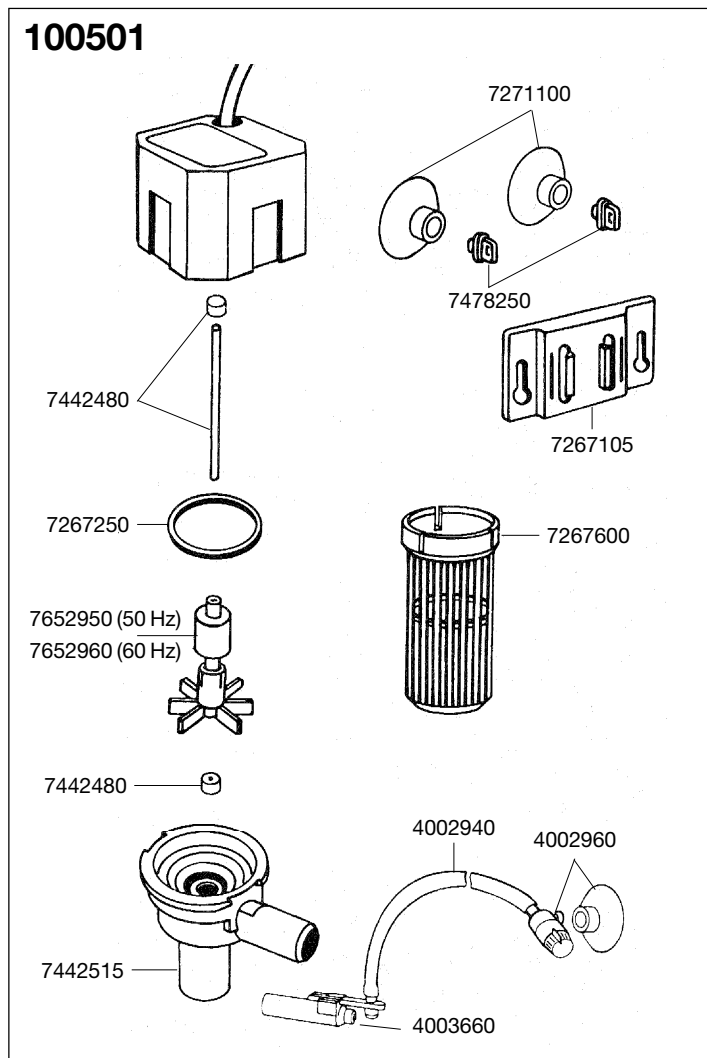

100501 Universal Powerhead 100521 and 100550 Centrifugal pumps

EHEIM

Spare parts. Subject to change without prior notice.

Order no.	Spare part
4002940	Hose \varnothing 4 / 6 mm
4002960	Air regulating clamp
4003660	Diffusor
4009560	Set of cleaning brushes (not shown)
7267105	Mounting plate for 100501 and 100521
7267118	Mounting plate for 100550
7267250	Sealing ring (2 pieces)

Order no.	Spare part
7267600	Inlet strainer for 100501
7271100	Suction cup (4 pieces)
7442480	Shaft with bushings
7442515	Cover for 100501 / 100521
7442525	Cover for 100550
7478250	Attachment lug (4 pieces)
7652950	Impeller (50 Hz)
7652960	Impeller (60 Hz)