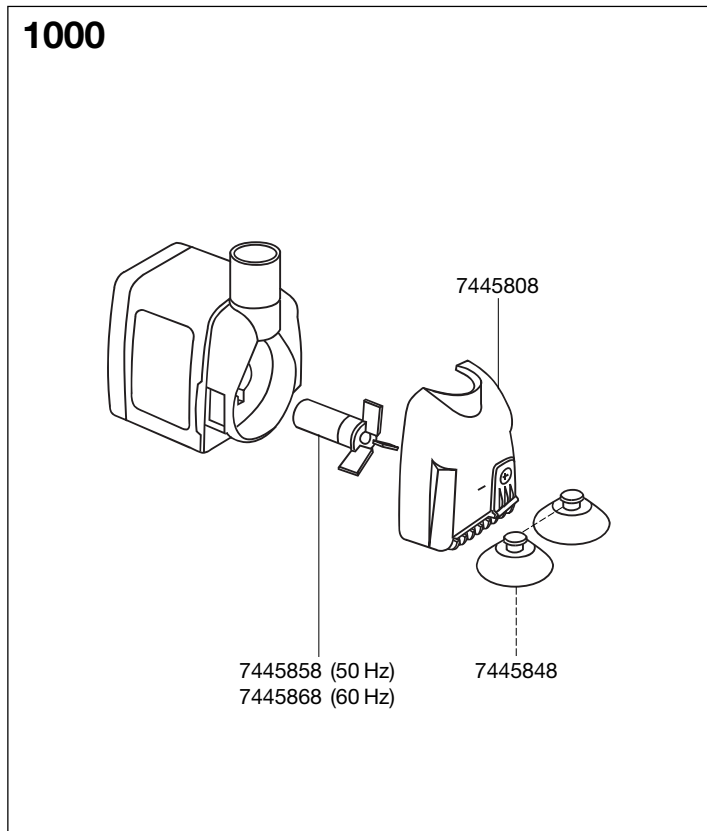

1000 Compact Pump 300
1001 Compact Pump 600
1002 Compact Pump 1000

Spare parts. Subject to change without prior notice.

Order no.	Spare part	1000
7445808	Pump housing complete with output regulator and protector	_____
7445848	Suction cup (4 pieces)	_____
7445858	Impeller (50 Hz)	_____
7445868	Impeller (60 Hz)	_____

Order no.	Spare part	1001/1002
7445818	Pump housing complete for 1001 with output regulator and protector	_____
7445828	Pump housing complete for 1002 with output regulator and protector	_____
7445848	Suction cup (4 pieces)	_____
7445878	Impeller (50 Hz) for 1001	_____
7445888	Impeller (60 Hz) for 1001	_____
7445898	Impeller (50 Hz) for 1002	_____
7445908	Impeller (60 Hz) for 1002	_____
7445918	Bearings (2 pieces)	_____