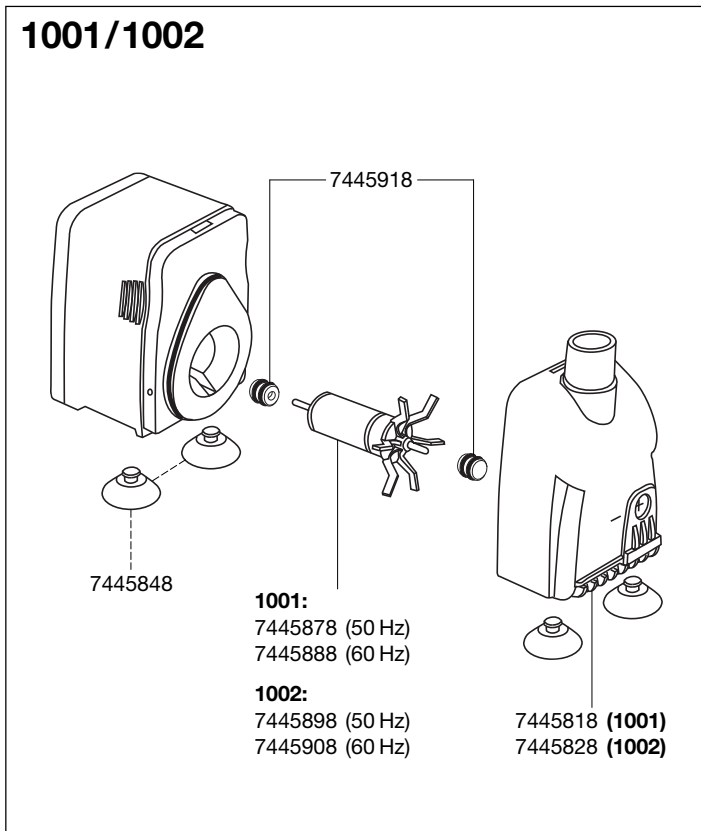

1000 Compact Pump 300
1001 Compact Pump 600
1002 Compact Pump 1000

Spare parts. Subject to change without prior notice.

Order no.	Spare part	1000
7445808	Pump housing complete with output regulator and protector	_____
7445848	Suction cup (4 pieces)	_____
7445858	Impeller (50 Hz)	_____
7445868	Impeller (60 Hz)	_____

Order no.	Spare part	1001/1002
7445818	Pump housing complete for 1001 with output regulator and protector	_____
7445828	Pump housing complete for 1002 with output regulator and protector	_____
7445848	Suction cup (4 pieces)	_____
7445878	Impeller (50 Hz) for 1001	_____
7445888	Impeller (60 Hz) for 1001	_____
7445898	Impeller (50 Hz) for 1002	_____
7445908	Impeller (60 Hz) for 1002	_____
7445918	Bearings (2 pieces)	_____