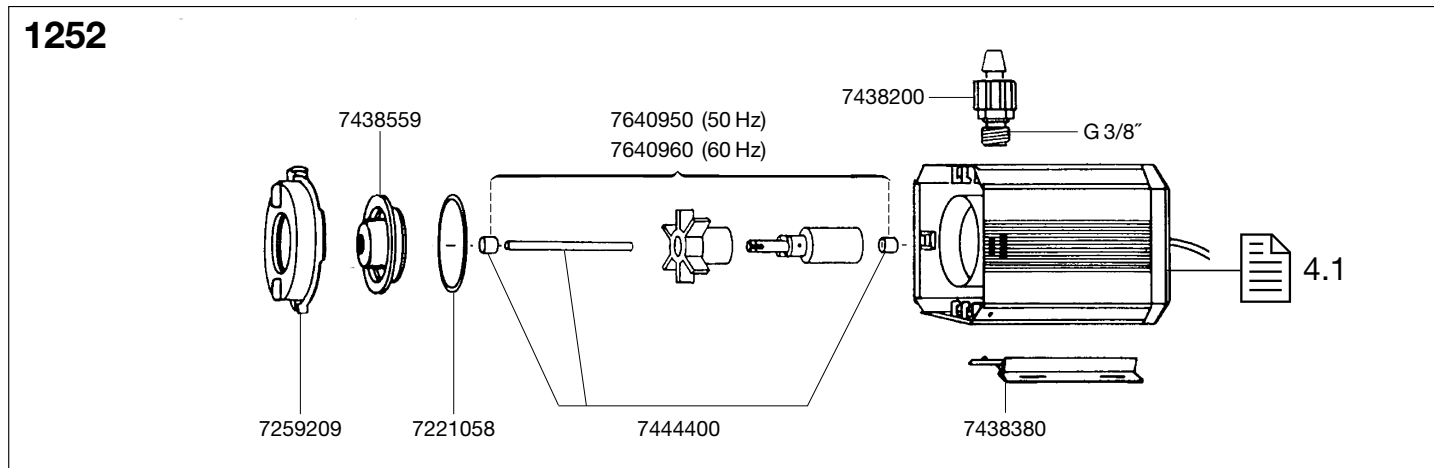

# 1252 Pump for internal filter 2252

## 2252 Internal filter

**EHEIM**  
PowerLine

Spare parts. Subject to change without prior notice.

Order no.	Spare part	1252 / 2252
2615510	Filter cartridge (2 pieces)	
4002960	Air regulating clamp for hose	
4005651	Diffusor	
4009560	Set of cleaning brushes (not shown)	
7221058	O-ring (2 pieces)	
7259209	Holding ring	
7260609	Filter bottom	
7288250	Sliding valve	
7438018	Adapter for Installation Kit	
7438200	Threaded connector pressure side	
7438390	Set of o-rings (one each) 17 x 2,5 und 14 x 2 (not shown)	
7438380	Attachment sleeves left and right and 2 panels	
7438559	Pump cover	
7444400	Shaft with bushings	
7478050	Filter body with cartridge	
7478250	Attachment lug (4 pieces)	
7640950	Impeller (50 Hz) complete with shaft and bushings	
7640960	Impeller (60 Hz) complete with shaft and bushings	
7675100	Holding brackets	