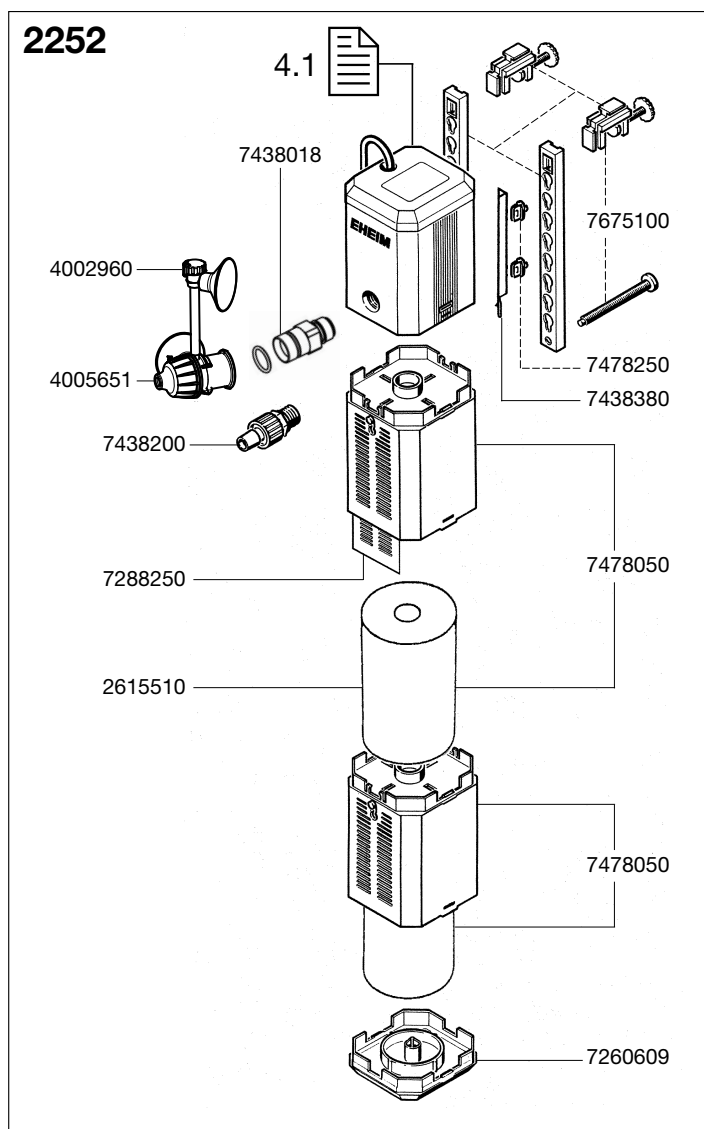

# 1252 Pump for internal filter 2252

## 2252 Internal filter

**EHEIM**  
PowerLine

Spare parts. Subject to change without prior notice.

Order no.	Spare part	1252 / 2252
2615510	Filter cartridge (2 pieces)	
4002960	Air regulating clamp for hose	
4005651	Diffusor	
4009560	Set of cleaning brushes (not shown)	
7221058	O-ring (2 pieces)	
7259209	Holding ring	
7260609	Filter bottom	
7288250	Sliding valve	
7438018	Adapter for Installation Kit	
7438200	Threaded connector pressure side	
7438390	Set of o-rings (one each) 17 x 2,5 und 14 x 2 (not shown)	
7438380	Attachment sleeves left and right and 2 panels	
7438559	Pump cover	
7444400	Shaft with bushings	
7478050	Filter body with cartridge	
7478250	Attachment lug (4 pieces)	
7640950	Impeller (50 Hz) complete with shaft and bushings	
7640960	Impeller (60 Hz) complete with shaft and bushings	
7675100	Holding brackets	