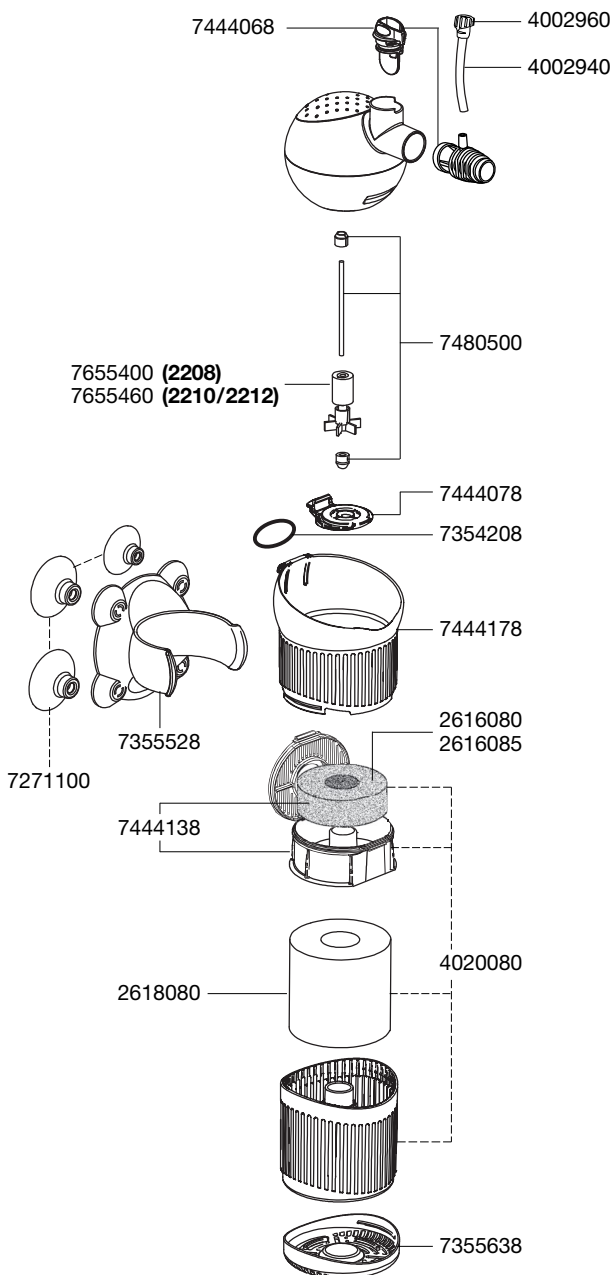

2208 Internal filter
2210 Internal filter
2212 Internal filter

Spare parts. Subject to change without prior notice.

2208/2210/2212

Order no.	Spare part
2616080	Fine filter pad for mediabox (3 pieces)
2616085	Filter pad for mediabox (2 pieces)
2618080	Filter cartridge (2 pieces)
4002940	Hose ø 4/6 mm
4002960	Air regulator
4020080	Up-grade-kit: Filter basket with filter cartridge and mediabox with filter pad (not shown)
7271100	Suction cup (4 pieces)
7354208	Tensioning ring (3 pieces)
7355528	Holder
7355638	Filter bottom
7444068	Power regulator with diffuser
7444078	Pump cover with bushing
7444138	Mediabox with filter pad
7444178	Pump head holding basket with securing ring
7480500	Shaft with bushings
7655400	Impeller (50 Hz) for 2208
7655430	Impeller (60 Hz) for 2208
7655450	Impeller (60 Hz) for 2210/2212
7655460	Impeller (50 Hz) for 2210/2212