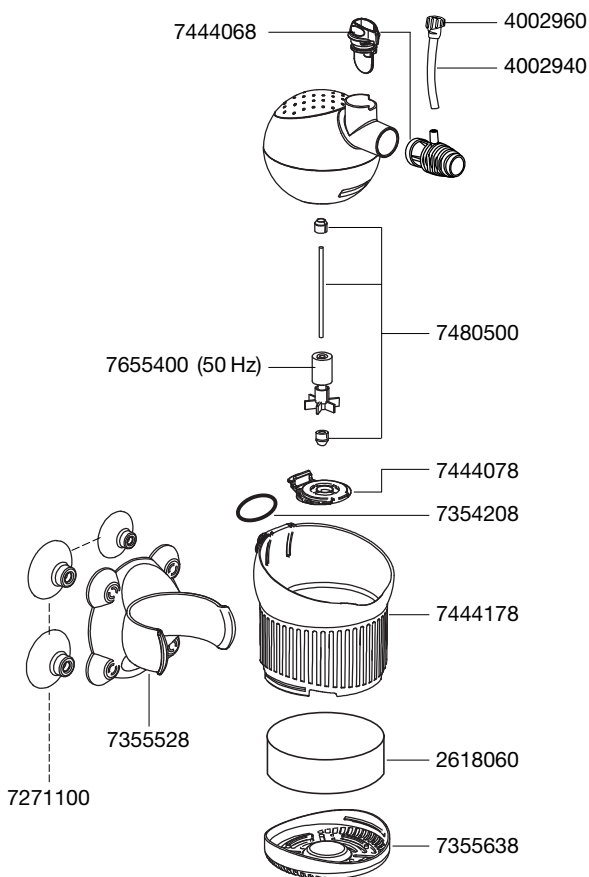

## 2206

| Order no. | Spare part                                                                                               |
|-----------|----------------------------------------------------------------------------------------------------------|
| 2618060   | Filter cartridge (2 pieces)                                                                              |
| 4002940   | Hose $\varnothing$ 4/6 mm                                                                                |
| 4002960   | Air regulator                                                                                            |
| 4020080   | Up-grade-kit 2206 to 2208: Filter basket with filter cartridge and media-box with filter pad (not shown) |
| 7271100   | Suction cup (4 pieces)                                                                                   |
| 7354208   | Tensioning ring (3 pieces)                                                                               |
| 7355528   | Holder                                                                                                   |
| 7355638   | Filter bottom                                                                                            |
| 7444068   | Power regulator with diffuser                                                                            |
| 7444078   | Pump cover with bushing                                                                                  |
| 7444178   | Pump head holding basket with securing ring                                                              |
| 7480500   | Shaft with bushings                                                                                      |
| 7655400   | Impeller (50 Hz) for 2206                                                                                |
| 7655430   | Impeller (60 Hz) for 2206                                                                                |