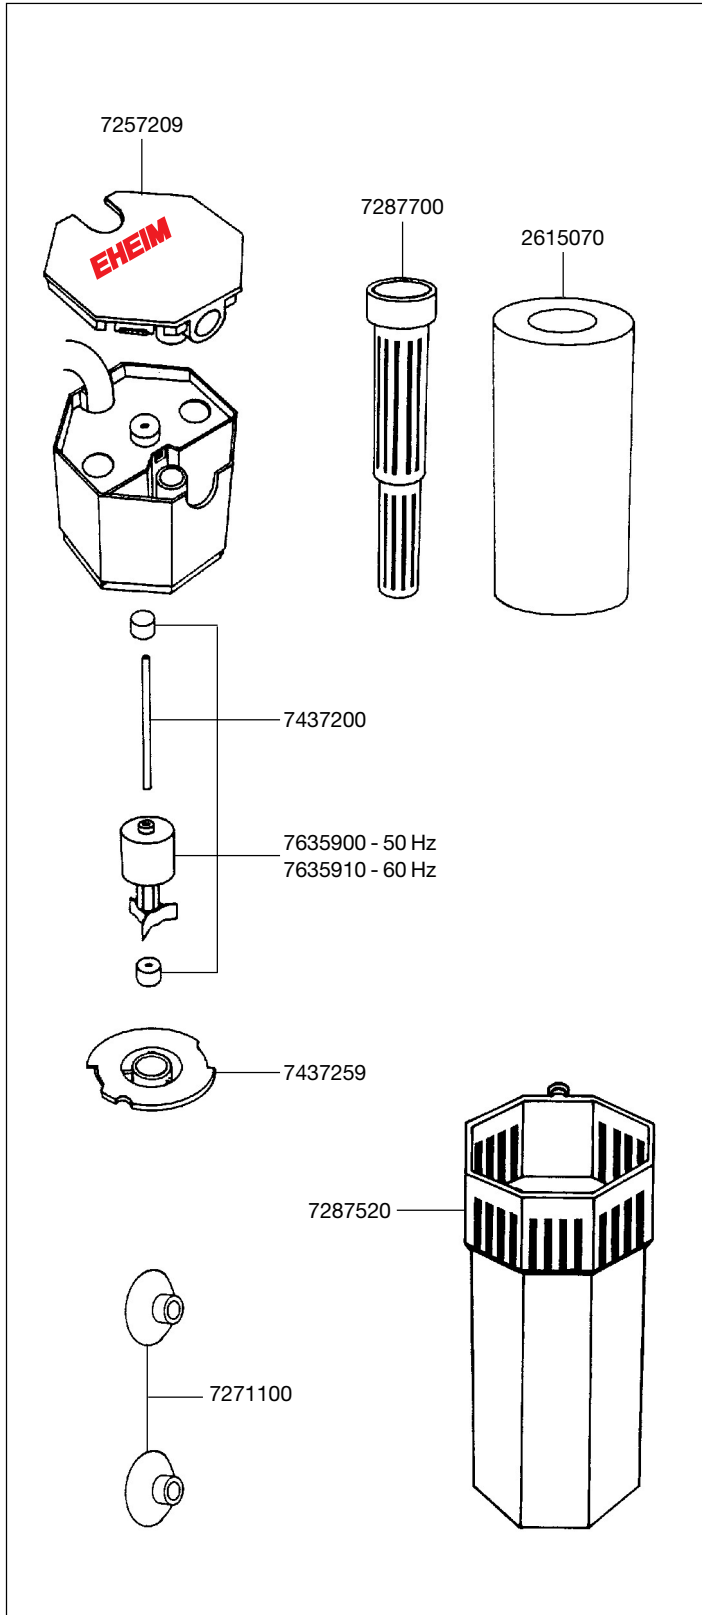

Spare parts. Subject to change without prior notice.

Order no.	Spare part
2615070	Filter cartridge
7257209	Filter cover
7271100	Suction cup (2 pieces)
7287520	Filter body
7287700	Filter pipe
7437200	Shaft with bushings
7437259	Pump cover
7635900	Impeller (50 Hz)
7635910	Impeller (60 Hz)