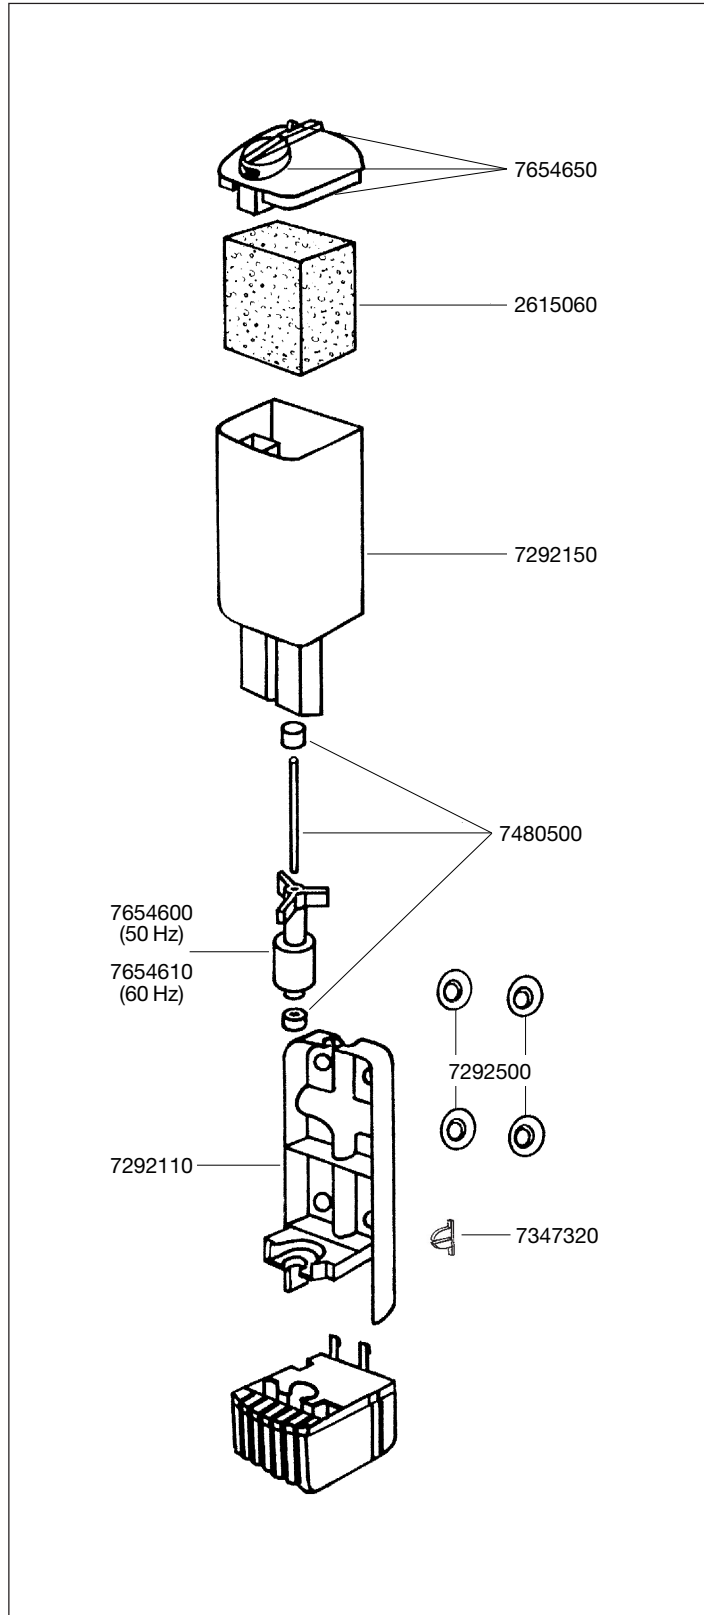

Spare parts. Subject to change without prior notice.

| Order no. | Spare part |
|-----------|---|
| 2615060 | Filter cartridge (2 pieces) |
| 7292500 | Suction cup (4 pieces) |
| 7292110 | Back panel |
| 7292150 | Filter body |
| 7347320 | Locking piece (2 pieces) |
| 7480500 | Shaft with bushings |
| 7654600 | Impeller (50 Hz) |
| 7654610 | Impeller (60 Hz) |
| 7654650 | Filter body lid complete with jet and power regulator |