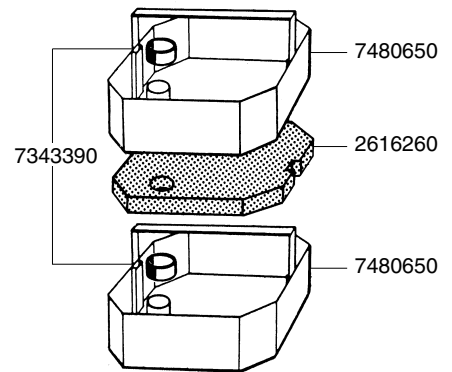

1228 Pump head
 2226 External filter
 2228 External filter

EHEIM
professionel

Spare parts. Subject to change without prior notice.

2226/2228

- 2226 External filter
- 2228 External filter
- 2326 Thermofilter
- 2328 Thermofilter

EHEIM
professionel

Spare parts. Subject to change without prior notice.

Order no.	Spare part	2226 / 2228
2616260	Set of filter pads	
2616265	Set of fine filter pads (3 pieces)	
4004710	Outlet pipe	
4004940	Hose, pressure side	
4005940	Hose, suction side	
4014100	Suction cup with clip (2 pieces)	
4015150	Suction cup with clip (2 pieces)	
7255058	Sealing ring	
7271958	Rubber feet set (5 pieces)	
7275808	Intake pipe	
7286500	Outlet jet pipe	
7342200	Input connector	
7342358	Locking device for pump cover	
7342500	Side protection (2226/2326)	
7343100	Locking clamp for adapter	
7343150	Sealing gasket	
7343390	Rubber seals (3 pieces)	
7343400	Cleaning plug for pump head	
7344050	Lattice screen	
7344100	Screws (4 pieces)	
7344350	Side protection (2228/2328)	
7444100	Hose clamp	
7444200	Set of sealing rings for adapter	
7444300	Pump cover	
7444400	Shaft with bushings	