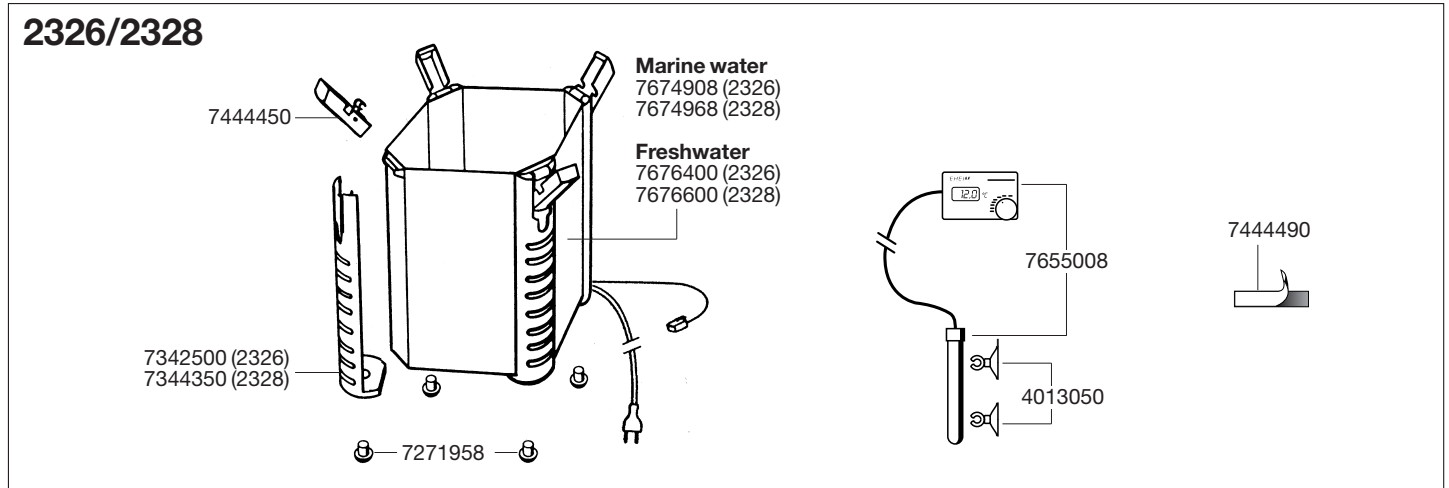

1228 Pump head
 2226 External filter
 2228 External filter

EHEIM
professionel

Spare parts. Subject to change without prior notice.

2226/2228

- 2226 External filter
- 2228 External filter
- 2326 Thermofilter
- 2328 Thermofilter

EHEIM
professionel

Spare parts. Subject to change without prior notice.

Order no.	Spare part	2226 / 2228
2616260	Set of filter pads	
2616265	Set of fine filter pads (3 pieces)	
4004710	Outlet pipe	
4004940	Hose, pressure side	
4005940	Hose, suction side	
4014100	Suction cup with clip (2 pieces)	
4015150	Suction cup with clip (2 pieces)	
7255058	Sealing ring	
7271958	Rubber feet set (5 pieces)	
7275808	Intake pipe	
7286500	Outlet jet pipe	
7342200	Input connector	
7342358	Locking device for pump cover	
7342500	Side protection (2226/2326)	
7343100	Locking clamp for adapter	
7343150	Sealing gasket	
7343390	Rubber seals (3 pieces)	
7343400	Cleaning plug for pump head	
7344050	Lattice screen	
7344100	Screws (4 pieces)	
7344350	Side protection (2228/2328)	
7444100	Hose clamp	
7444200	Set of sealing rings for adapter	
7444300	Pump cover	
7444400	Shaft with bushings	