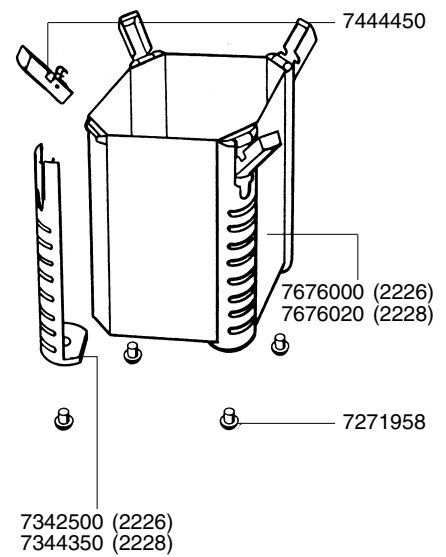

1228 Pump head
2226 External filter
2228 External filter

EHEIM
professionel

Spare parts. Subject to change without prior notice.

2226/2228