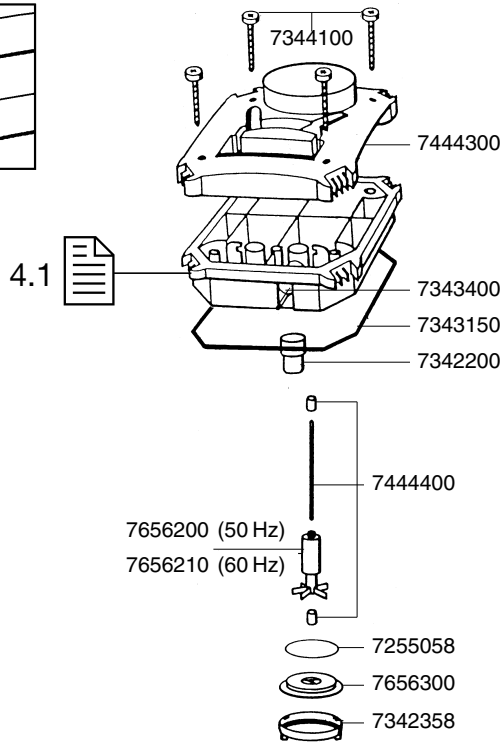

1228 Pump head
2226 External filter
2228 External filter

EHEIM
professionel

Spare parts. Subject to change without prior notice.

2226/2228