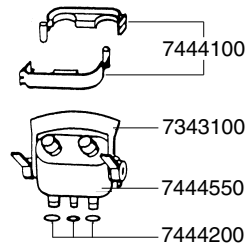

1228 Pump head
 2226 External filter
 2228 External filter

EHEIM
professionel

Spare parts. Subject to change without prior notice.

2226/2228

- 2226 External filter
- 2228 External filter
- 2326 Thermofilter
- 2328 Thermofilter

EHEIM
professionel

Spare parts. Subject to change without prior notice.

Order no.	Spare part	2226 / 2228
2616260	Set of filter pads	
2616265	Set of fine filter pads (3 pieces)	
4004710	Outlet pipe	
4004940	Hose, pressure side	
4005940	Hose, suction side	
4014100	Suction cup with clip (2 pieces)	
4015150	Suction cup with clip (2 pieces)	
7255058	Sealing ring	
7271958	Rubber feet set (5 pieces)	
7275808	Intake pipe	
7286500	Outlet jet pipe	
7342200	Input connector	
7342358	Locking device for pump cover	
7342500	Side protection (2226/2326)	
7343100	Locking clamp for adapter	
7343150	Sealing gasket	
7343390	Rubber seals (3 pieces)	
7343400	Cleaning plug for pump head	
7344050	Lattice screen	
7344100	Screws (4 pieces)	
7344350	Side protection (2228/2328)	
7444100	Hose clamp	
7444200	Set of sealing rings for adapter	
7444300	Pump cover	
7444400	Shaft with bushings	