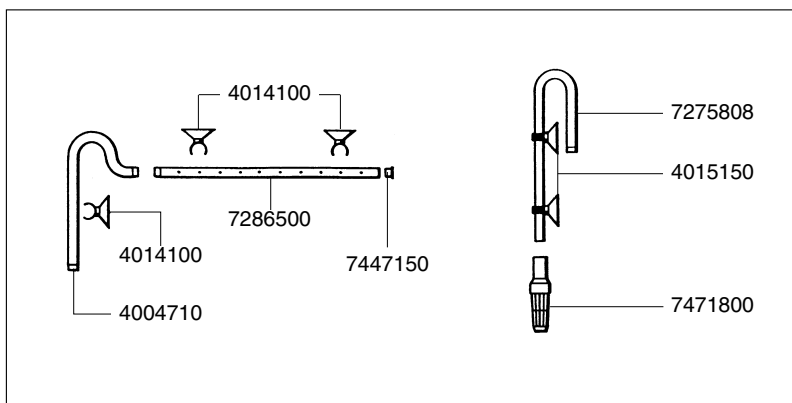

1228 Pump head
 2226 External filter
 2228 External filter

EHEIM
professionel

Spare parts. Subject to change without prior notice.

2226/2228

- 2226 External filter
- 2228 External filter
- 2326 Thermofilter
- 2328 Thermofilter

EHEIM
professionel

Spare parts. Subject to change without prior notice.

Order no.	Spare part	2226 / 2228
2616260	Set of filter pads	
2616265	Set of fine filter pads (3 pieces)	
4004710	Outlet pipe	
4004940	Hose, pressure side	
4005940	Hose, suction side	
4014100	Suction cup with clip (2 pieces)	
4015150	Suction cup with clip (2 pieces)	
7255058	Sealing ring	
7271958	Rubber feet set (5 pieces)	
7275808	Intake pipe	
7286500	Outlet jet pipe	
7342200	Input connector	
7342358	Locking device for pump cover	
7342500	Side protection (2226/2326)	
7343100	Locking clamp for adapter	
7343150	Sealing gasket	
7343390	Rubber seals (3 pieces)	
7343400	Cleaning plug for pump head	
7344050	Lattice screen	
7344100	Screws (4 pieces)	
7344350	Side protection (2228/2328)	
7444100	Hose clamp	
7444200	Set of sealing rings for adapter	
7444300	Pump cover	
7444400	Shaft with bushings	