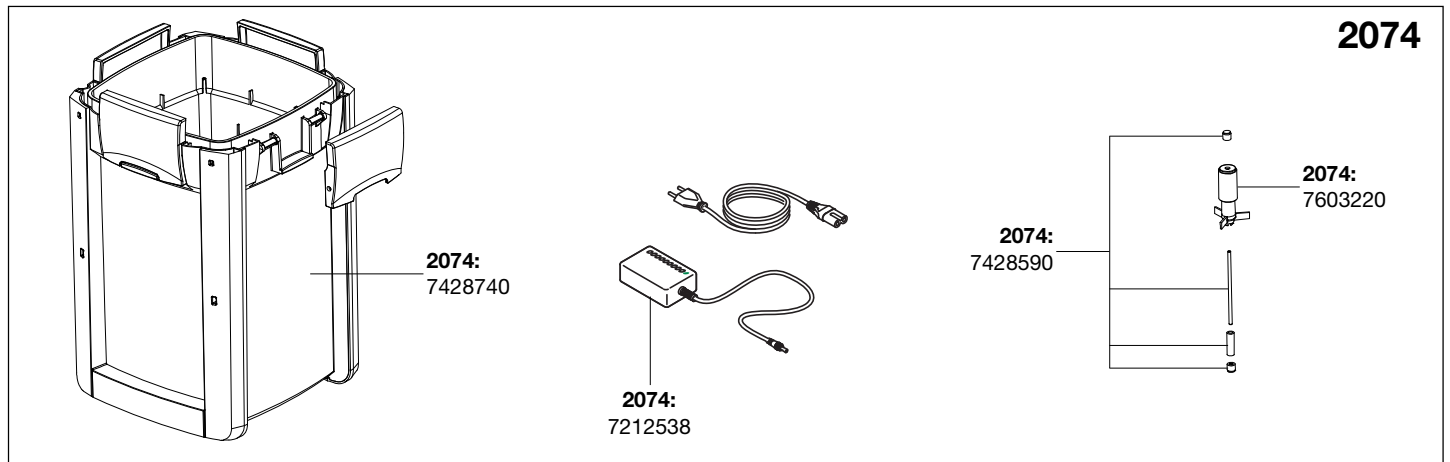

**2071 / 2073 / 2075**

Spare parts. Subject to change without prior notice.

Order no.	Spare part	2071 / 2073 / 2075
2616710	Set prefilter pad blue (1 x) and fine filter pad white (4 x)	
4005710	Outlet pipe	
4005943	Hose, pressure and suction side ø 16/22 mm (3 m)	
4015150	Suction cup with clip (2 pieces)	
7211548	Filter media container	
7211568	Locking device	
7211708	Lattice screen	
7212258	Hose clamp	
7275808	Intake pipe	
7312698	Rubber feet (4 pieces)	
7343858	Outlet jet pipe	
7428580	Prefilter valve	
7428608	EZ clips complete	
7428680	Set of sealing rings for safety adapter	
7428718	Safety adapter with locking lever	
7428728	Floater complete	
7428740	Filter canister with side protection for 2073	
7428750	Filter canister with side protection for 2075	

Order no.	Spare part	2074
7212538	Transformer	
7428590	Shaft with bushings and distance sleeve	
7428740	Filter canister with side protection for 2074	
7603220	Impeller 60 Hz and 50 Hz ( <b>electronic</b> )	