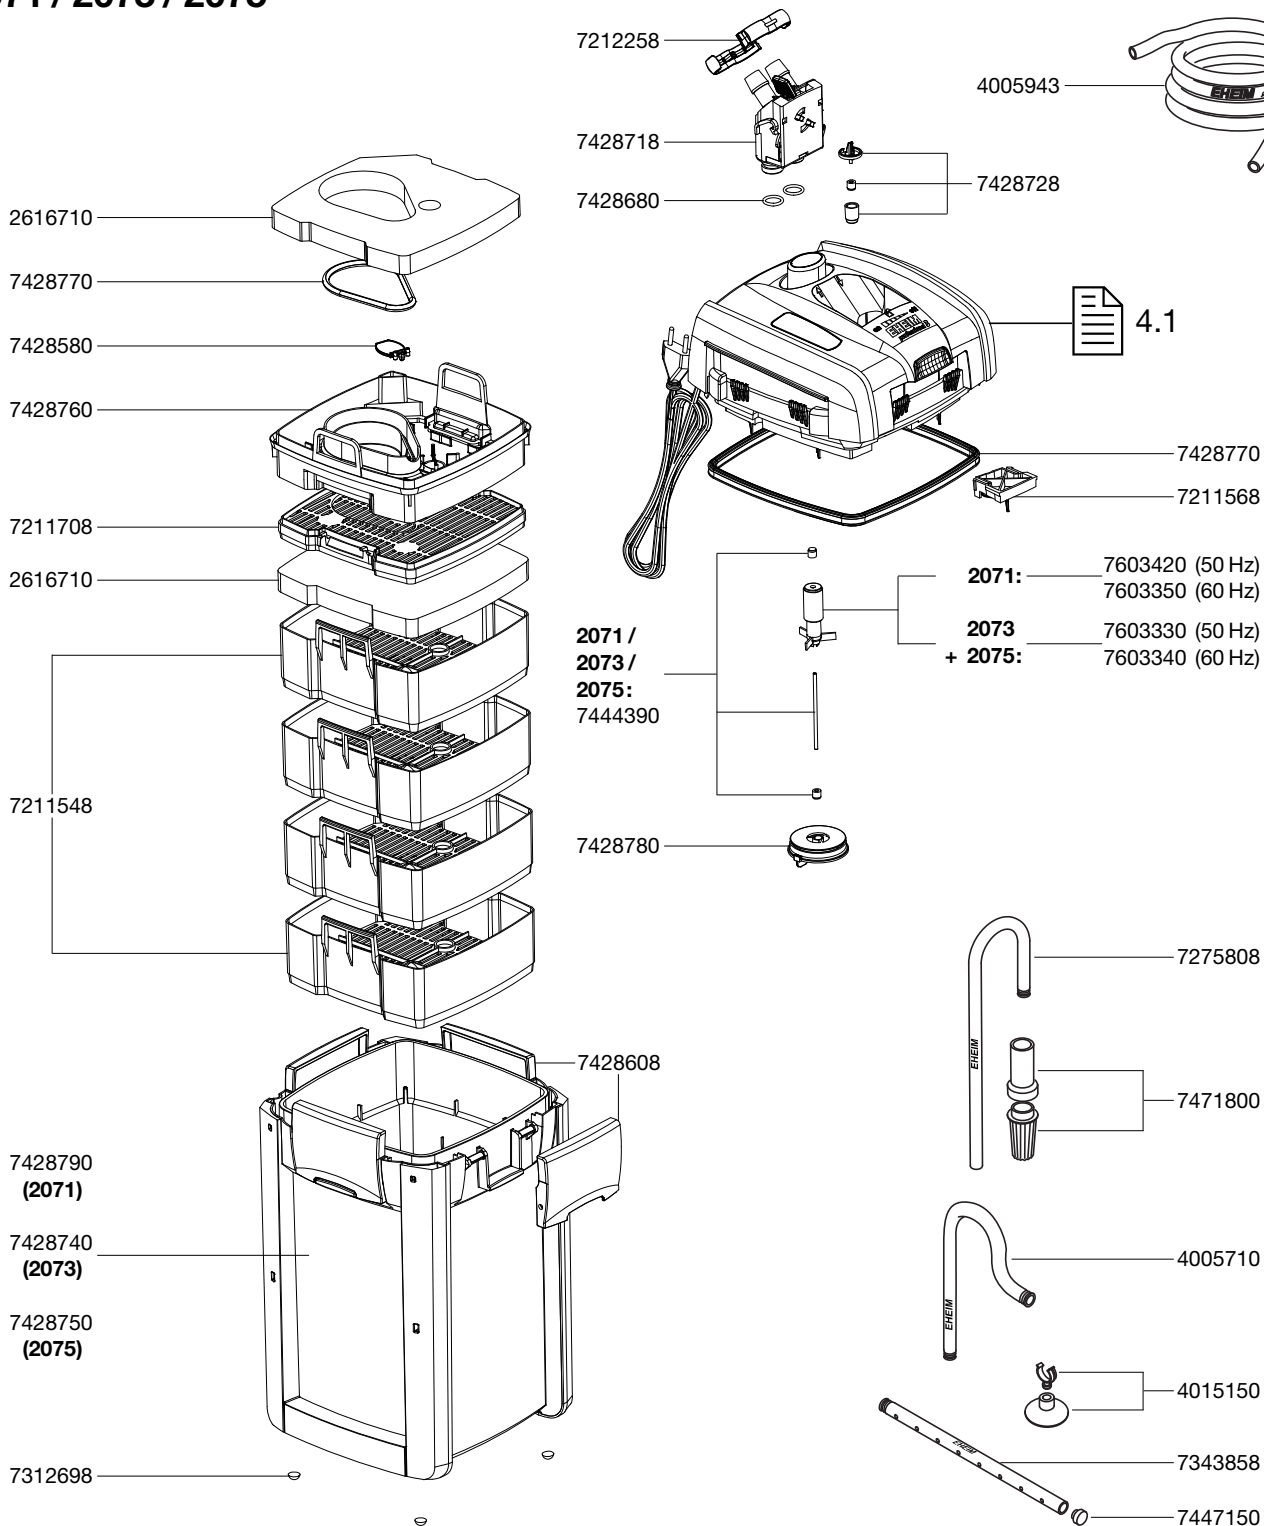

**2071 / 2073 / 2075**

Spare parts. Subject to change without prior notice.

Order no.	Spare part	2071 / 2073 / 2075
2616710	Set prefilter pad blue (1 x) and fine filter pad white (4 x)	
4005710	Outlet pipe	
4005943	Hose, pressure and suction side ø 16/22 mm (3 m)	
4015150	Suction cup with clip (2 pieces)	
7211548	Filter media container	
7211568	Locking device	
7211708	Lattice screen	
7212258	Hose clamp	
7275808	Intake pipe	
7312698	Rubber feet (4 pieces)	
7343858	Outlet jet pipe	
7428580	Prefilter valve	
7428608	EZ clips complete	
7428680	Set of sealing rings for safety adapter	
7428718	Safety adapter with locking lever	
7428728	Floater complete	
7428740	Filter canister with side protection for 2073	
7428750	Filter canister with side protection for 2075	

Order no.	Spare part	2071 / 2073 / 2075
7428760	Prefilter	
7428770	Set sealing ring for container	
7428780	Pump cover	
7428790	Filter canister with side protection for 2071	
7444390	Shaft with bushings for 2071 / 2073 and 2075	
7447150	Set of pipe plugs	
7471800	Inlet strainer	
7603330	Impeller 50 Hz for 2073 and 2075	
7603340	Impeller 60 Hz for 2073 and 2075	
7603420	Impeller 50 Hz for 2071	
7603350	Impeller 60 Hz for 2071	

Order no.	Spare part	2074
7212538	Transformer	
7428590	Shaft with bushings and distance sleeve	
7428740	Filter canister with side protection for 2074	
7603220	Impeller 60 Hz and 50 Hz ( <b>electronic</b> )	