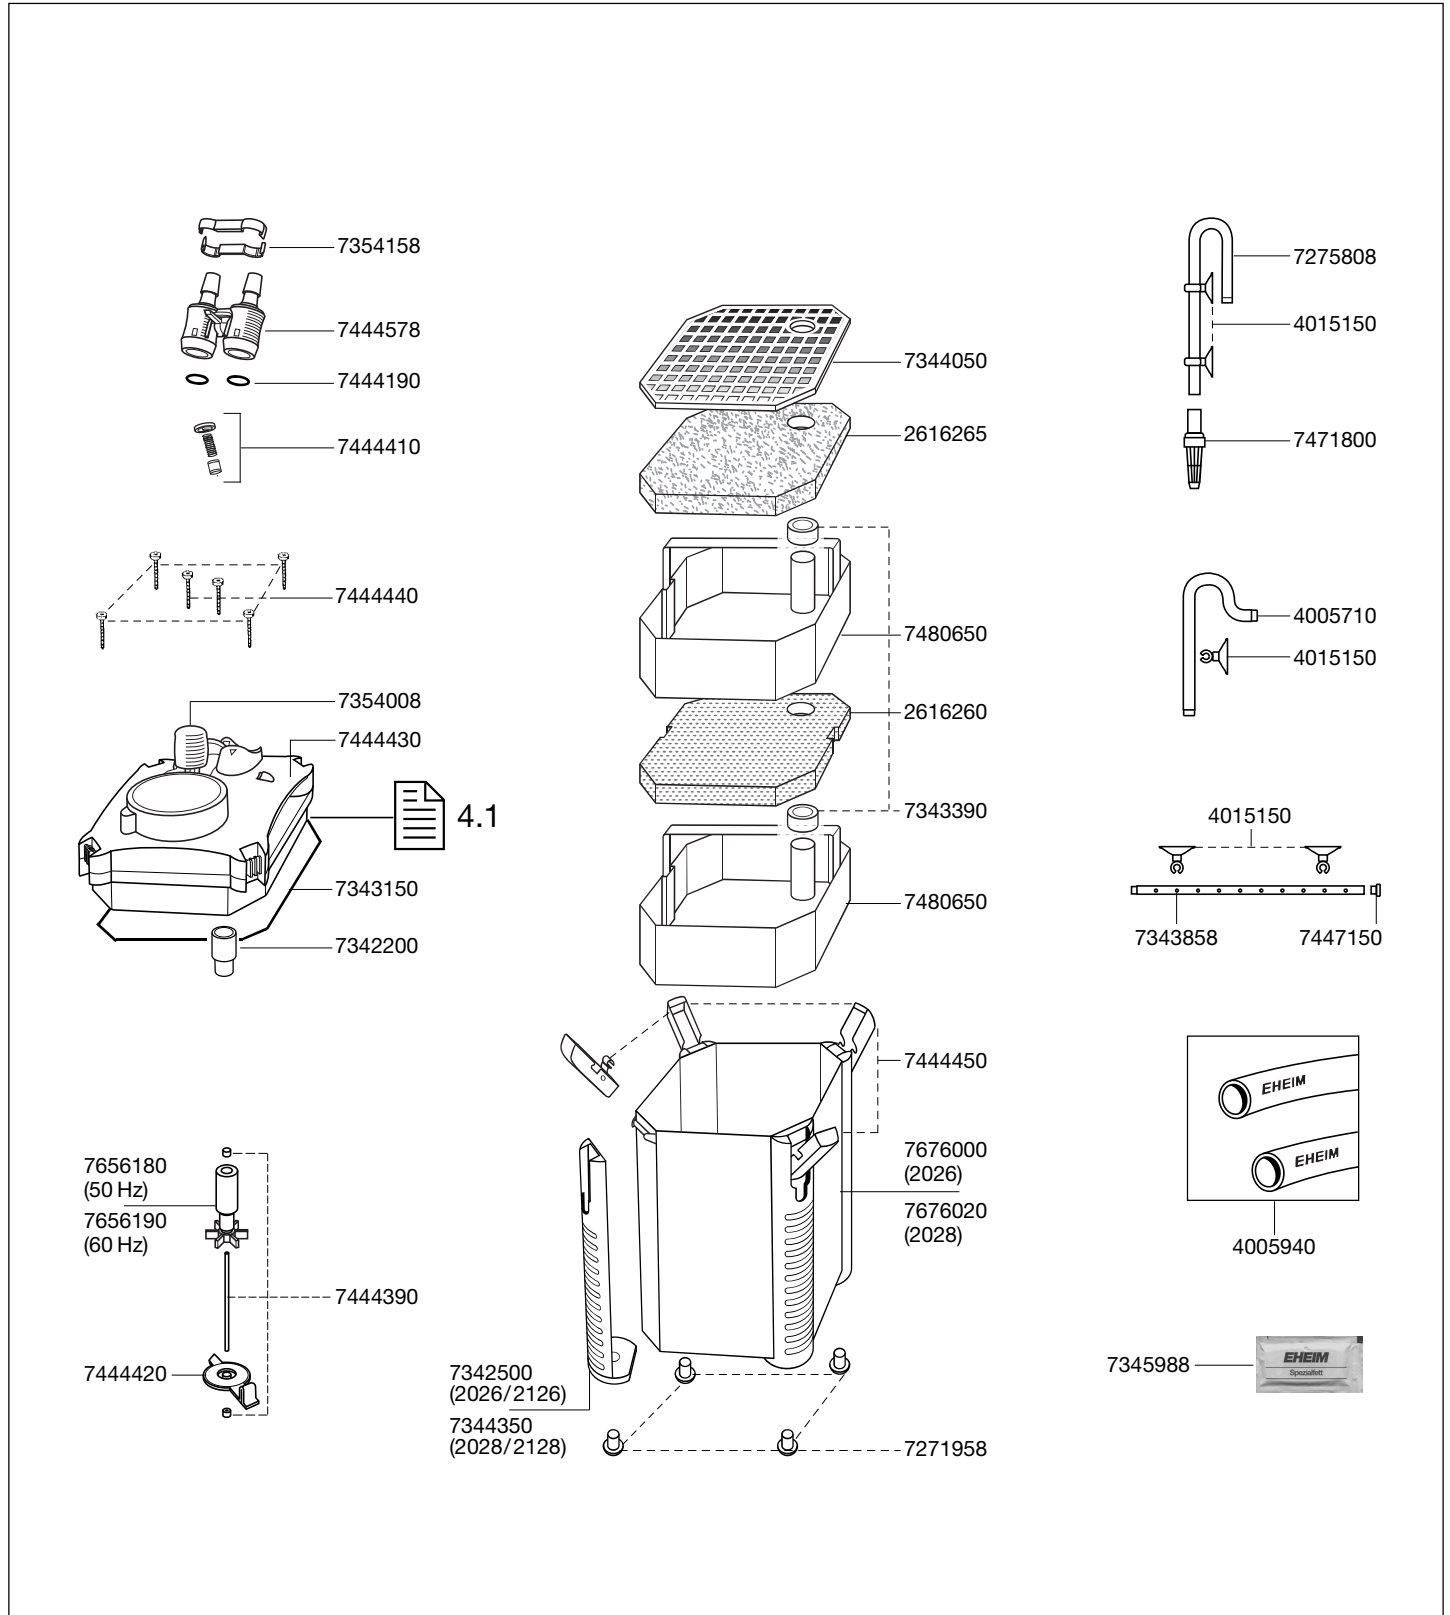

**1328 Pump head**  
**2026 External filter**  
**2028 External filter**

Spare parts. Subject to change without prior notice.

## 2128 Thermofilter

**EHEIM**  
professionell II

Spare parts. Subject to change without prior notice.

Order no.	Spare part	2026/2028
2616260	Set of filter pads	
2616265	Set of fine filter pads	
4005710	Outlet pipe	
4005940	Hose ø 16/22 mm	
4015150	Suction cup with clip (2 pieces)	
7271958	Rubber feet set (5 pieces)	
7275808	Intake pipe	
7342200	Input connector	
7342500	Side protection	
7343150	Sealing gasket	
7343390	Rubber seals	
7343858	Spray bar	
7344050	Lattice screen	
7344350	Side protection	
7345988	Vaseline	
7354008	Adapter lever	
7354158	Hose clamp complete	
7444190	Set of sealing rings for double tap unit	
7444390	Shaft with bushings	
7444410	Floater, spring and holder	
7444420	Pump cover complete	
7444430	Cover complete	
7444440	Set of screws complete	
7444450	EZ clips complete	
7444490	Velcro tape	