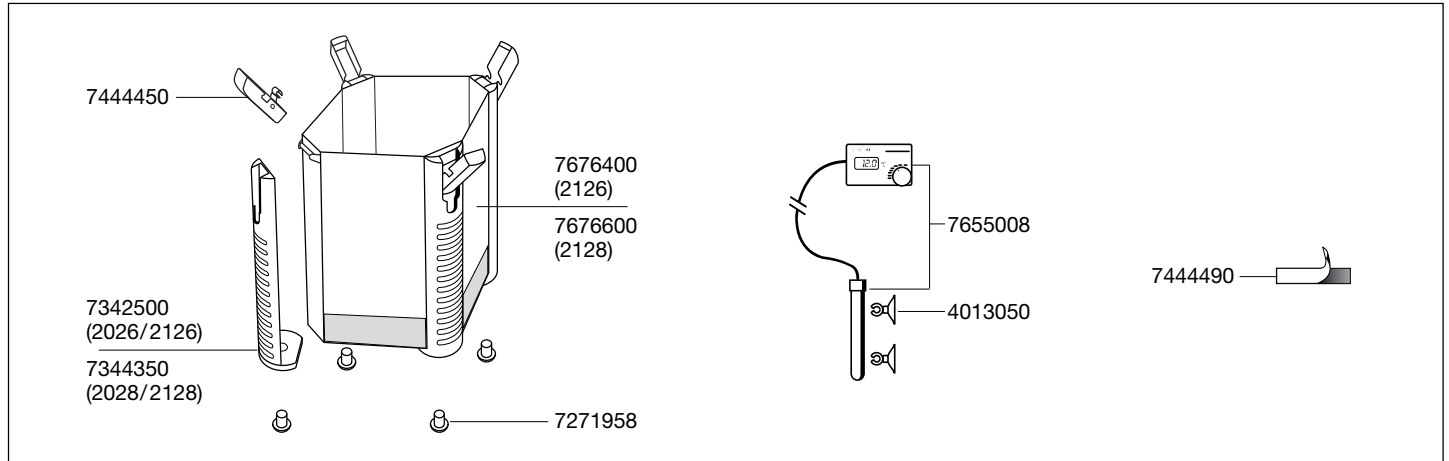

**1328 Pump head**  
**2026 External filter**  
**2028 External filter**

Spare parts. Subject to change without prior notice.

## 2128 Thermofilter

**EHEIM**  
professionell II

Spare parts. Subject to change without prior notice.

Order no.	Spare part	2026/2028
2616260	Set of filter pads	
2616265	Set of fine filter pads	
4005710	Outlet pipe	
4005940	Hose ø 16/22 mm	
4015150	Suction cup with clip (2 pieces)	
7271958	Rubber feet set (5 pieces)	
7275808	Intake pipe	
7342200	Input connector	
7342500	Side protection	
7343150	Sealing gasket	
7343390	Rubber seals	
7343858	Spray bar	
7344050	Lattice screen	
7344350	Side protection	
7345988	Vaseline	
7354008	Adapter lever	
7354158	Hose clamp complete	
7444190	Set of sealing rings for double tap unit	
7444390	Shaft with bushings	
7444410	Floater, spring and holder	
7444420	Pump cover complete	
7444430	Cover complete	
7444440	Set of screws complete	
7444450	EZ clips complete	
7444490	Velcro tape	