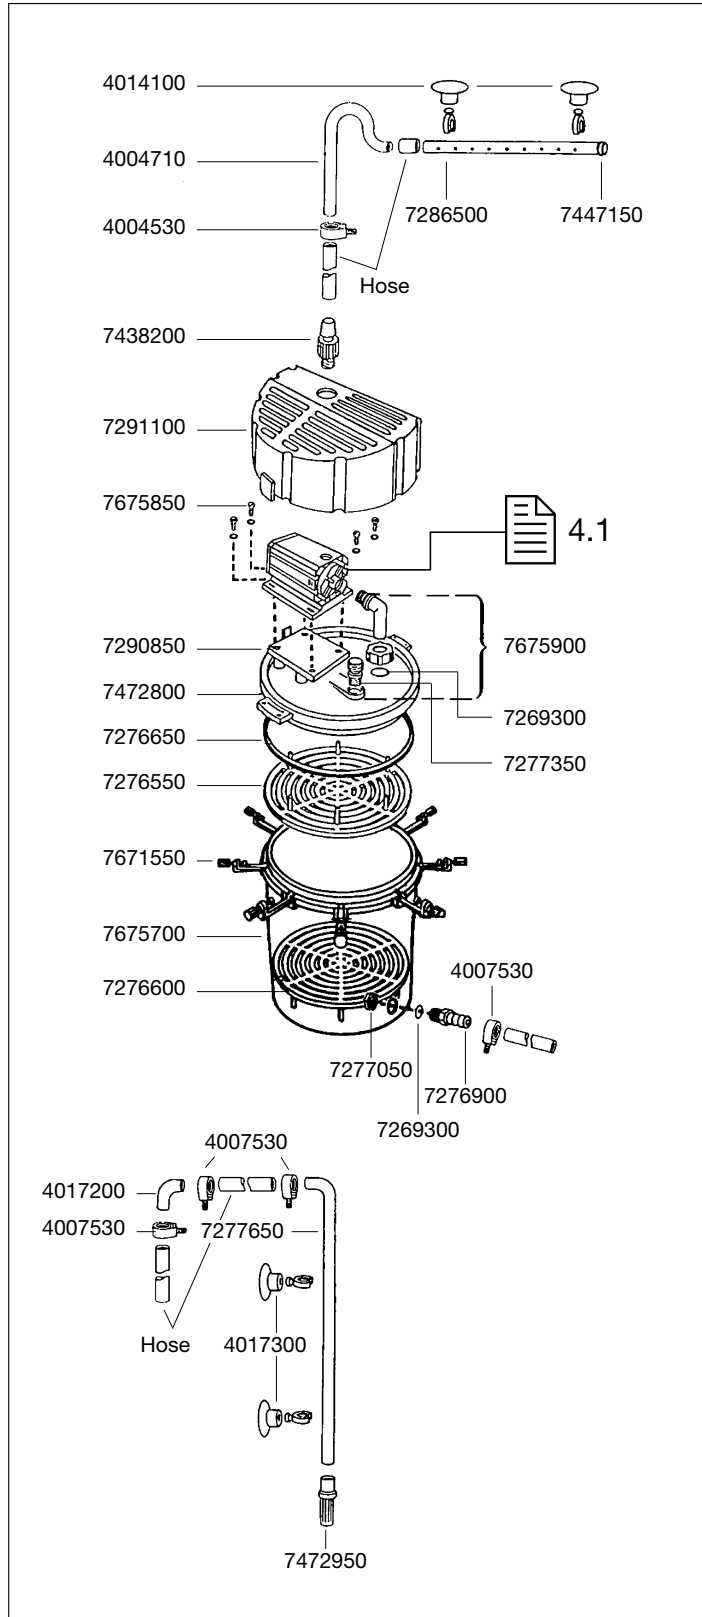

2250 External filter

Spare parts. Subject to change without prior notice.

Order no.	Spare part
4004530	Hose clamp (2 pieces)
4004710	Outlet pipe
4007530	Hose clamp (2 pieces)
4009560	Set of cleaning brushes (not shown)
4014100	Suction cup with clip
4017200	Elbow connector
4017300	Suction cup with clip
7269300	Sealing ring
7276550	Top lattice screen
7276600	Lower lattice screen
7276650	Sealing ring
7276900	Threaded connector
7277050	Plastic nut (2 pieces)
7277350	Sealing ring
7277650	Intake pipe
7286500	Outlet jet pipe
7290850	Base plate
7291100	Cover
7438200	Threaded outlet connector G 3/8"
7447150	Set of pipe plugs
7472800	Canister lid
7472900	Filter bag (not shown)
7472950	Inlet strainer
7671550	Lid securing clamp
7675700	Canister with lid securing clamp
7675850	Attachment set complete
7675900	Suction elbow set