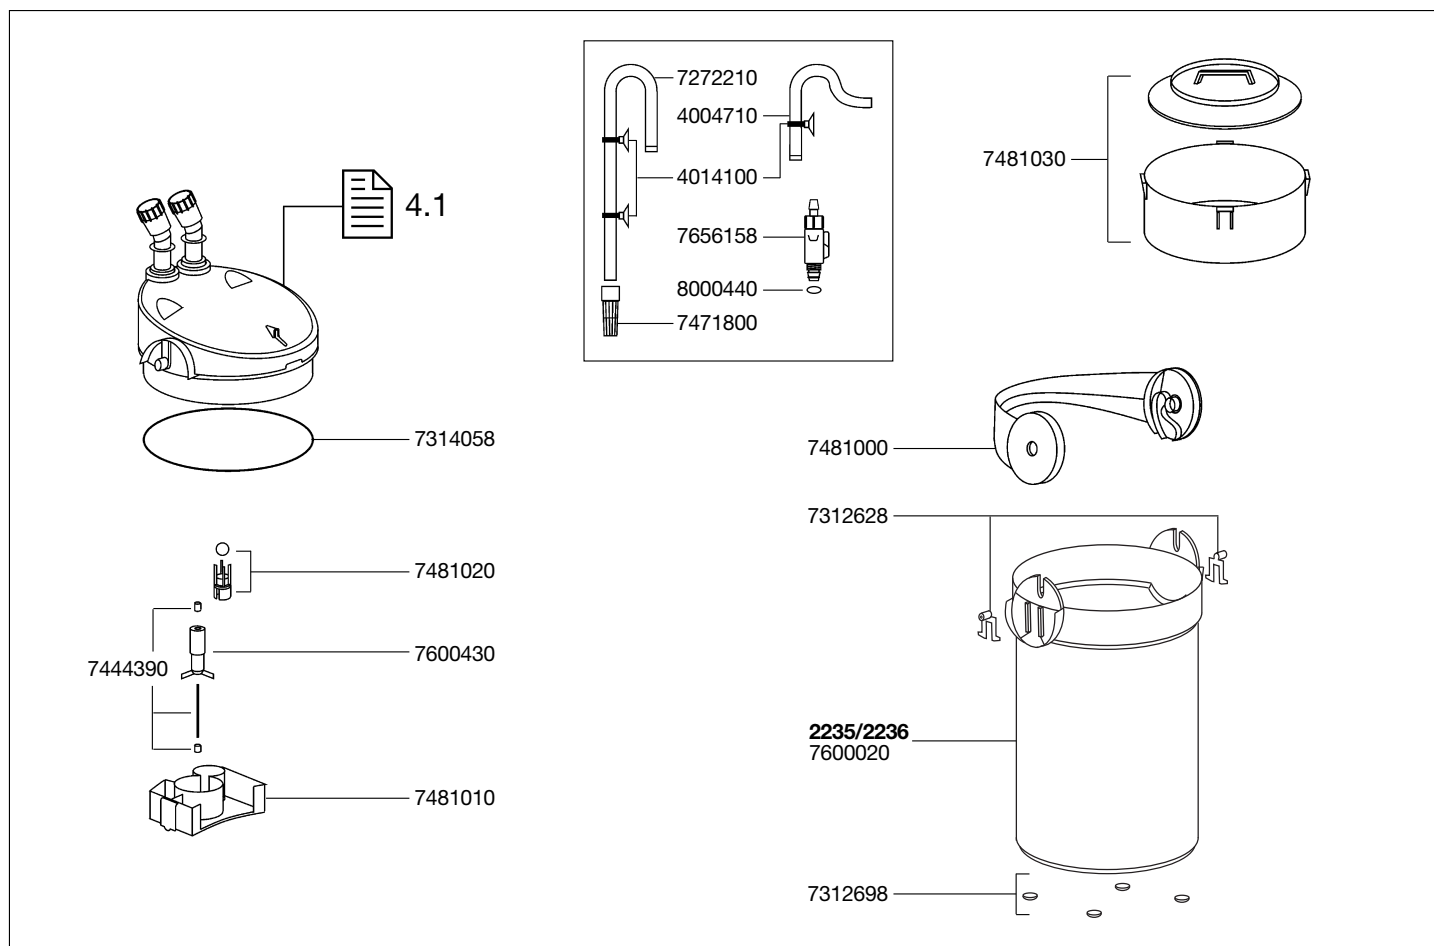

**1235 and 1236 Pump head**  
**2235 External filter *ecco***  
**2236 External filter *ecco comfort***

**EHEIM**  
*ecco*

Spare parts. Subject to change without prior notice.

Order no.	Spare part
2616310	Coarse filter pad (3 pcs.) (not shown)
2616315	Fine filter pad (3 pcs.) (not shown)
2628310	Carbon filter pad (3 pcs.) (not shown)
4004940	Hose, suction and pressure side
4004710	Outlet pipe
4014100	Suction cup with clip (2 pieces)
7272210	Intake pipe $\varnothing$ 13 mm
7312628	Handle connector (2 pieces)
7312698	Rubber feet (4 pieces)
7314058	Sealing ring with special coating

Order no.	Spare part
7471800	Inlet strainer
7481000	Multi-function lever with slot
7481010	Pump chamber with bushing
7481020	Ball with ball cage
7481030	Filter container with cover
7444390	Shaft with bushings
7600020	Filter canister 2235/2236
7600430	Impeller (50/60 Hz)
7656158	Shut-off tap
8000440	Set: Sealing ring for shut-off tap