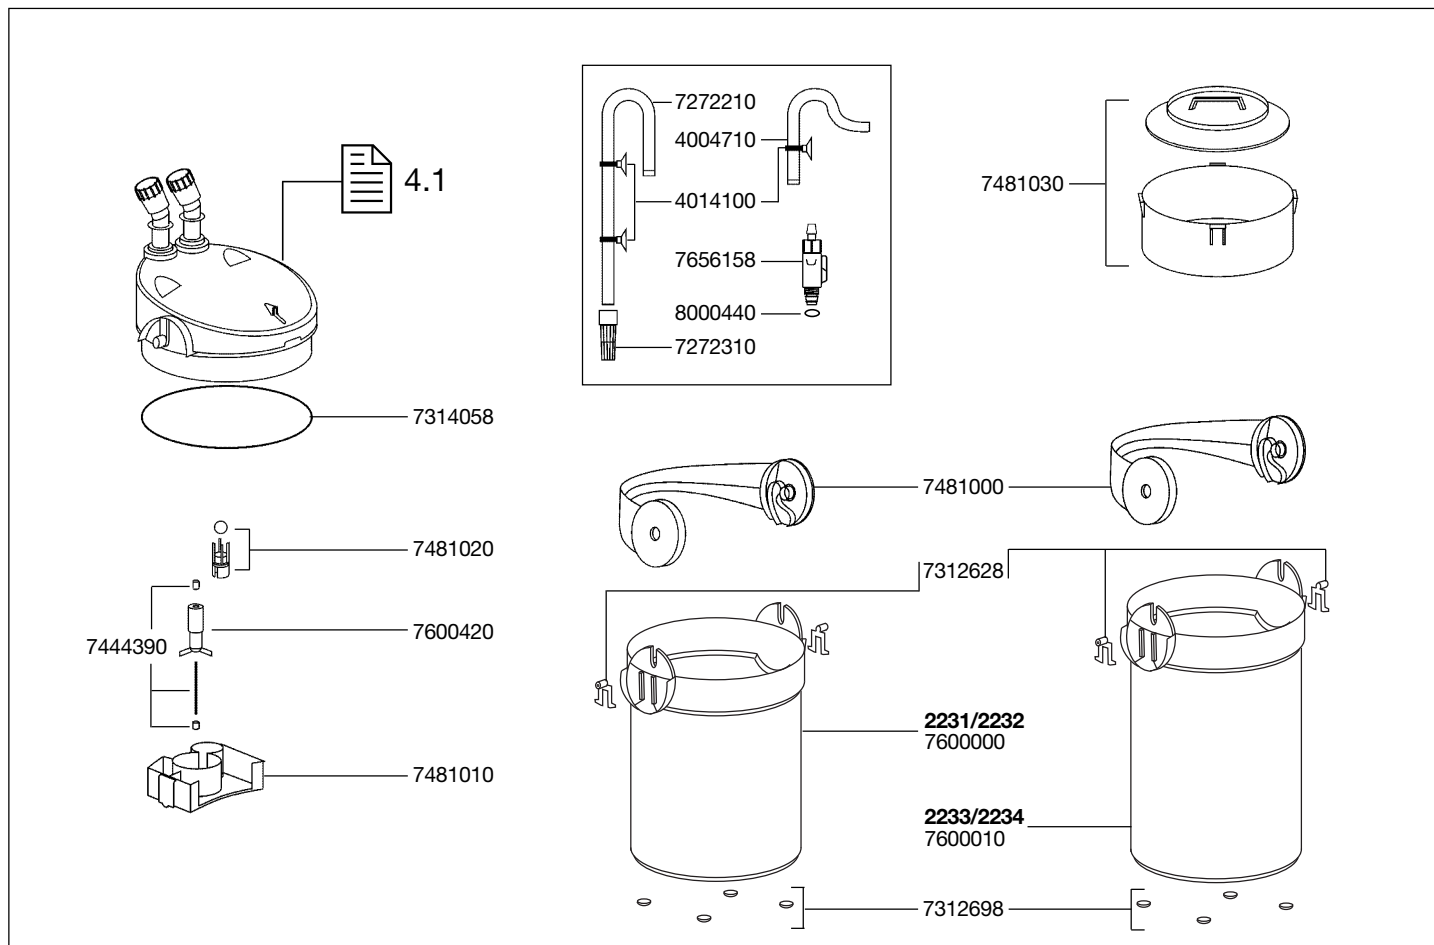

**1233 and 1234 Pump head**  
**2231 / 2233 External filter *ecco***  
**2232 / 2234 External filter *ecco comfort***

Spare parts. Subject to change without prior notice.

Order no.	Spare part
2616310	Coarse filter pad (3 pcs.) (not shown)
2616315	Fine filter pad (3 pcs.) (not shown)
2628310	Carbon filter pad (3 pcs.) (not shown)
4004940	Hose, suction and pressure side
4004710	Outlet pipe
4014100	Suction cup with clip (2 pieces)
7272210	Intake pipe $\varnothing$ 13 mm
7272310	Inlet strainer
7312628	Handle connector (2 pieces)
7312698	Rubber feet (4 pieces)

Order no.	Spare part
7314058	Sealing ring with special coating
7481000	Multi-function lever with slot
7481010	Pump chamber with bushing
7481020	Ball with ball cage
7481030	Filter container with cover
7444390	Shaft with bushings
7600000	Filter canister 2231/2232
7600010	Filter canister 2233/2234
7600420	Impeller (50/60 Hz)
7656158	Shut-off tap
8000440	Set: Sealing ring for shut-off tap