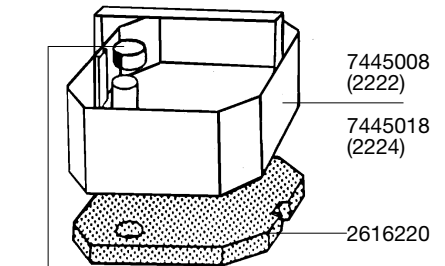

**1224 Pump head**

**2222 External filter *professionel* 150**

**2224 External filter *professionel* 250**

**EHEIM**  
*professionel*

Spare parts. Subject to change without prior notice.

**2222/2224**

7342518 (2222)  
7342528 (2224)

Order no.	Spare part	2222 / 2224
7433720	Shaft with bushings	
7445008	Filter media container for 2222 / 2322	
7445018	Filter media container for 2224 / 2324	
7445058	EZ clip	
7445108	Adapter complete	
7445180	Hose clamp	
7445190	Pump cover	
7445200	Set of sealing rings for adapter	
7447150	Set of pipe plugs	
7471800	Inlet strainer	
7657308	Filter canister complete with side protections and rubber feet for 2222 (not shown)	
7657318	Filter canister complete with side protections and rubber feet for 2224 (not shown)	
7657360	Impeller 50 Hz	
7657370	Impeller 60 Hz	
7657390	Pump cover complete	
7657408	Filter canister complete with side protections, rubber feet and heater (230 V / 50 Hz Euro-plug) for 2322 <b>only for freshwater</b>	
7657508	Filter canister complete with side protections, rubber feet and heater (230 V / 50 Hz Euro-plug) for 2324 <b>only for freshwater</b>	

Order no.	Spare part	2222 / 2224
2616220	Set of filter pads	
2616225	Set of fine filter pads	
4004710	Outlet pipe	
4004940	Hose, pressure and suction side	
4014100	Suction cup with clip (2 pieces)	
7271958	Rubber feet set (5 pieces)	
7272210	Intake pipe	
7286500	Outlet jet pipe	
7342378	Insert	
7342518	Side protection 2222 / 2322	
7342528	Side protection 2224 / 2324	
7343118	Locking clamp for adapter	
7343168	Sealing gasket	
7343390	Rubber seals (3 pieces)	
7343418	Cleaning plug for pump head	