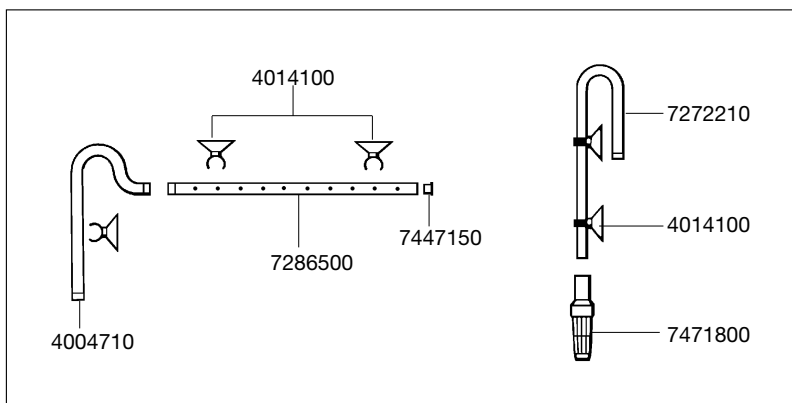

**1224 Pump head**

**2222 External filter *professionel* 150**

**2224 External filter *professionel* 250**

**EHEIM**  
*professionel*

Spare parts. Subject to change without prior notice.

**2222/2224**

7342518 (2222)  
7342528 (2224)

Order no.	Spare part	2222 / 2224
7433720	Shaft with bushings	
7445008	Filter media container for 2222 / 2322	
7445018	Filter media container for 2224 / 2324	
7445058	EZ clip	
7445108	Adapter complete	
7445180	Hose clamp	
7445190	Pump cover	
7445200	Set of sealing rings for adapter	
7447150	Set of pipe plugs	
7471800	Inlet strainer	
7657308	Filter canister complete with side protections and rubber feet for 2222 (not shown)	
7657318	Filter canister complete with side protections and rubber feet for 2224 (not shown)	
7657360	Impeller 50 Hz	
7657370	Impeller 60 Hz	
7657390	Pump cover complete	
7657408	Filter canister complete with side protections, rubber feet and heater (230 V / 50 Hz Euro-plug) for 2322 <b>only for freshwater</b>	
7657508	Filter canister complete with side protections, rubber feet and heater (230 V / 50 Hz Euro-plug) for 2324 <b>only for freshwater</b>	

Order no.	Spare part	2222 / 2224
2616220	Set of filter pads	
2616225	Set of fine filter pads	
4004710	Outlet pipe	
4004940	Hose, pressure and suction side	
4014100	Suction cup with clip (2 pieces)	
7271958	Rubber feet set (5 pieces)	
7272210	Intake pipe	
7286500	Outlet jet pipe	
7342378	Insert	
7342518	Side protection 2222 / 2322	
7342528	Side protection 2224 / 2324	
7343118	Locking clamp for adapter	
7343168	Sealing gasket	
7343390	Rubber seals (3 pieces)	
7343418	Cleaning plug for pump head	