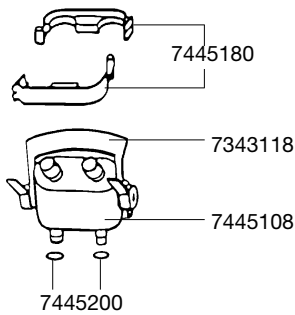

**1224 Pump head**

**2222 External filter *professionel* 150**

**2224 External filter *professionel* 250**

**EHEIM**  
*professionel*

Spare parts. Subject to change without prior notice.

**2222/2224**

7342518 (2222)  
7342528 (2224)

Order no.	Spare part	2222 / 2224
7433720	Shaft with bushings	
7445008	Filter media container for 2222 / 2322	
7445018	Filter media container for 2224 / 2324	
7445058	EZ clip	
7445108	Adapter complete	
7445180	Hose clamp	
7445190	Pump cover	
7445200	Set of sealing rings for adapter	
7447150	Set of pipe plugs	
7471800	Inlet strainer	
7657308	Filter canister complete with side protections and rubber feet for 2222 (not shown)	
7657318	Filter canister complete with side protections and rubber feet for 2224 (not shown)	
7657360	Impeller 50 Hz	
7657370	Impeller 60 Hz	
7657390	Pump cover complete	
7657408	Filter canister complete with side protections, rubber feet and heater (230 V / 50 Hz Euro-plug) for 2322 <b>only for freshwater</b>	
7657508	Filter canister complete with side protections, rubber feet and heater (230 V / 50 Hz Euro-plug) for 2324 <b>only for freshwater</b>	

Order no.	Spare part	2222 / 2224
2616220	Set of filter pads	
2616225	Set of fine filter pads	
4004710	Outlet pipe	
4004940	Hose, pressure and suction side	
4014100	Suction cup with clip (2 pieces)	
7271958	Rubber feet set (5 pieces)	
7272210	Intake pipe	
7286500	Outlet jet pipe	
7342378	Insert	
7342518	Side protection 2222 / 2322	
7342528	Side protection 2224 / 2324	
7343118	Locking clamp for adapter	
7343168	Sealing gasket	
7343390	Rubber seals (3 pieces)	
7343418	Cleaning plug for pump head	