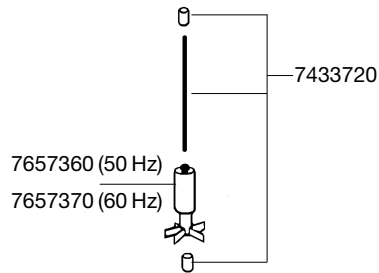

**1224 Pump head**

**2222 External filter *professionel* 150**

**2224 External filter *professionel* 250**

**EHEIM**  
*professionel*

Spare parts. Subject to change without prior notice.

**2222/2224**

7342518 (2222)  
7342528 (2224)

Order no.	Spare part	2222 / 2224
7433720	Shaft with bushings	
7445008	Filter media container for 2222 / 2322	
7445018	Filter media container for 2224 / 2324	
7445058	EZ clip	
7445108	Adapter complete	
7445180	Hose clamp	
7445190	Pump cover	
7445200	Set of sealing rings for adapter	
7447150	Set of pipe plugs	
7471800	Inlet strainer	
7657308	Filter canister complete with side protections and rubber feet for 2222 (not shown)	
7657318	Filter canister complete with side protections and rubber feet for 2224 (not shown)	
7657360	Impeller 50 Hz	
7657370	Impeller 60 Hz	
7657390	Pump cover complete	
7657408	Filter canister complete with side protections, rubber feet and heater (230 V / 50 Hz Euro-plug) for 2322 <b>only for freshwater</b>	
7657508	Filter canister complete with side protections, rubber feet and heater (230 V / 50 Hz Euro-plug) for 2324 <b>only for freshwater</b>	

Order no.	Spare part	2222 / 2224
2616220	Set of filter pads	
2616225	Set of fine filter pads	
4004710	Outlet pipe	
4004940	Hose, pressure and suction side	
4014100	Suction cup with clip (2 pieces)	
7271958	Rubber feet set (5 pieces)	
7272210	Intake pipe	
7286500	Outlet jet pipe	
7342378	Insert	
7342518	Side protection 2222 / 2322	
7342528	Side protection 2224 / 2324	
7343118	Locking clamp for adapter	
7343168	Sealing gasket	
7343390	Rubber seals (3 pieces)	
7343418	Cleaning plug for pump head	