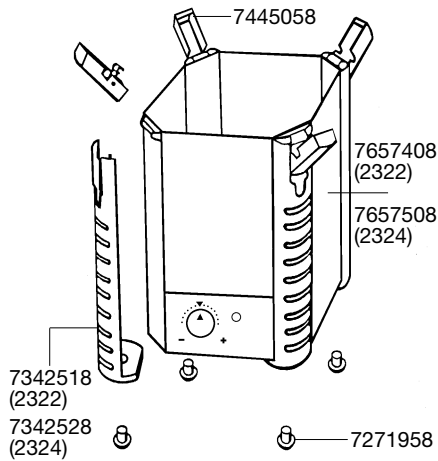

**1224 Pump head**

**2222 External filter *professionel* 150**

**2224 External filter *professionel* 250**

**EHEIM**  
*professionel*

Spare parts. Subject to change without prior notice.

**2222/2224**

7342518 (2222)  
7342528 (2224)

**2222 External filter** *professionel* **150**  
**2224 External filter** *professionel* **250**  
**2322 Thermofilter**  
**2324 Thermofilter**

Spare parts. Subject to change without prior notice.

**2322/2324**

Order no.	Spare part	2222 / 2224
7433720	Shaft with bushings	
7445008	Filter media container for 2222 / 2322	
7445018	Filter media container for 2224 / 2324	
7445058	EZ clip	
7445108	Adapter complete	
7445180	Hose clamp	
7445190	Pump cover	
7445200	Set of sealing rings for adapter	
7447150	Set of pipe plugs	
7471800	Inlet strainer	
7657308	Filter canister complete with side protections and rubber feet for 2222 (not shown)	
7657318	Filter canister complete with side protections and rubber feet for 2224 (not shown)	
7657360	Impeller 50 Hz	
7657370	Impeller 60 Hz	
7657390	Pump cover complete	
7657408	Filter canister complete with side protections, rubber feet and heater (230 V / 50 Hz Euro-plug) for 2322 <b>only for freshwater</b>	
7657508	Filter canister complete with side protections, rubber feet and heater (230 V / 50 Hz Euro-plug) for 2324 <b>only for freshwater</b>	

Order no.	Spare part	2222 / 2224
2616220	Set of filter pads	
2616225	Set of fine filter pads	
4004710	Outlet pipe	
4004940	Hose, pressure and suction side	
4014100	Suction cup with clip (2 pieces)	
7271958	Rubber feet set (5 pieces)	
7272210	Intake pipe	
7286500	Outlet jet pipe	
7342378	Insert	
7342518	Side protection 2222 / 2322	
7342528	Side protection 2224 / 2324	
7343118	Locking clamp for adapter	
7343168	Sealing gasket	
7343390	Rubber seals (3 pieces)	
7343418	Cleaning plug for pump head	