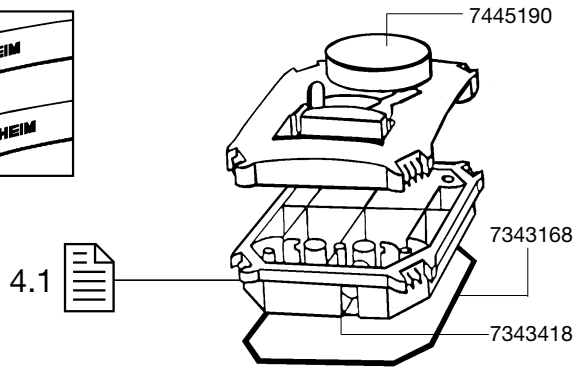

**1224 Pump head**

**2222 External filter *professionel* 150**

**2224 External filter *professionel* 250**

**EHEIM**  
*professionel*

Spare parts. Subject to change without prior notice.

**2222/2224**

7342518 (2222)  
7342528 (2224)

Order no.	Spare part	2222 / 2224
7433720	Shaft with bushings	
7445008	Filter media container for 2222 / 2322	
7445018	Filter media container for 2224 / 2324	
7445058	EZ clip	
7445108	Adapter complete	
7445180	Hose clamp	
7445190	Pump cover	
7445200	Set of sealing rings for adapter	
7447150	Set of pipe plugs	
7471800	Inlet strainer	
7657308	Filter canister complete with side protections and rubber feet for 2222 (not shown)	
7657318	Filter canister complete with side protections and rubber feet for 2224 (not shown)	
7657360	Impeller 50 Hz	
7657370	Impeller 60 Hz	
7657390	Pump cover complete	
7657408	Filter canister complete with side protections, rubber feet and heater (230 V / 50 Hz Euro-plug) for 2322 <b>only for freshwater</b>	
7657508	Filter canister complete with side protections, rubber feet and heater (230 V / 50 Hz Euro-plug) for 2324 <b>only for freshwater</b>	

Order no.	Spare part	2222 / 2224
2616220	Set of filter pads	
2616225	Set of fine filter pads	
4004710	Outlet pipe	
4004940	Hose, pressure and suction side	
4014100	Suction cup with clip (2 pieces)	
7271958	Rubber feet set (5 pieces)	
7272210	Intake pipe	
7286500	Outlet jet pipe	
7342378	Insert	
7342518	Side protection 2222 / 2322	
7342528	Side protection 2224 / 2324	
7343118	Locking clamp for adapter	
7343168	Sealing gasket	
7343390	Rubber seals (3 pieces)	
7343418	Cleaning plug for pump head	