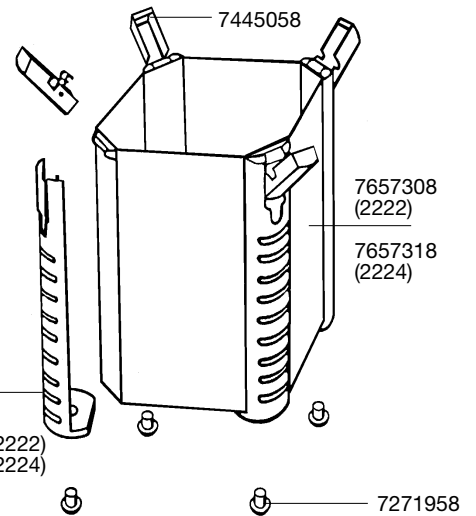

**1224 Pump head**

**2222 External filter *professionel* 150**

**2224 External filter *professionel* 250**

**EHEIM**  
*professionel*

Spare parts. Subject to change without prior notice.

**2222/2224**

7342518 (2222)  
7342528 (2224)

Order no.	Spare part	2222 / 2224
7433720	Shaft with bushings	
7445008	Filter media container for 2222 / 2322	
7445018	Filter media container for 2224 / 2324	
7445058	EZ clip	
7445108	Adapter complete	
7445180	Hose clamp	
7445190	Pump cover	
7445200	Set of sealing rings for adapter	
7447150	Set of pipe plugs	
7471800	Inlet strainer	
7657308	Filter canister complete with side protections and rubber feet for 2222 (not shown)	
7657318	Filter canister complete with side protections and rubber feet for 2224 (not shown)	
7657360	Impeller 50 Hz	
7657370	Impeller 60 Hz	
7657390	Pump cover complete	
7657408	Filter canister complete with side protections, rubber feet and heater (230 V / 50 Hz Euro-plug) for 2322 <b>only for freshwater</b>	
7657508	Filter canister complete with side protections, rubber feet and heater (230 V / 50 Hz Euro-plug) for 2324 <b>only for freshwater</b>	

Order no.	Spare part	2222 / 2224
2616220	Set of filter pads	
2616225	Set of fine filter pads	
4004710	Outlet pipe	
4004940	Hose, pressure and suction side	
4014100	Suction cup with clip (2 pieces)	
7271958	Rubber feet set (5 pieces)	
7272210	Intake pipe	
7286500	Outlet jet pipe	
7342378	Insert	
7342518	Side protection 2222 / 2322	
7342528	Side protection 2224 / 2324	
7343118	Locking clamp for adapter	
7343168	Sealing gasket	
7343390	Rubber seals (3 pieces)	
7343418	Cleaning plug for pump head	