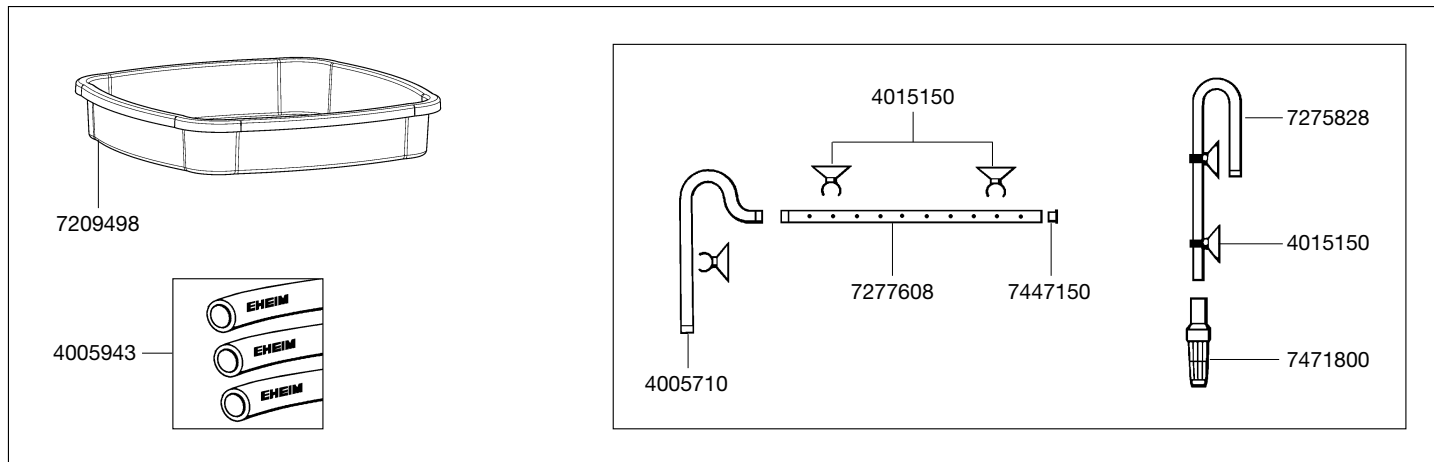

1280 Pump head

1780 Pump head with heater

2080 External filter *professional 3* 1200 XL

2180 Thermofilter *professional 3* 1200 XLT

EHEIM
professional 3

Spare parts. Subject to change without prior notice.

Order no.	Spare part	2080 / 2180
2616802	Set (1 filter pad, 4 fine filter pads)	
2616805	Set of fine filter pads (3 pieces)	
4005710	Outlet pipe	
4005943	Hose ø 16/22 mm (3 m) 2 x suction side, 1 x pressure side	
4015150	Suction cup with clips (2 pieces)	
7209148	Lattice screen	
7209208	Indicator cover	
7209358	Hose clamp complete	
7209498	Prefilter container	
7255058	Sealing ring	
7275828	Intake pipe	
7277608	Outlet jet pipe	
7342358	Locking device for pump cover	

Order no.	Spare part	2080 / 2180
7428500	Separation screen with sealing ring	
7428510	Set of sealing rings for canister	
7428520	Set of sealing rings for adapter and screen	
7428530	Pump cover complete with sealing ring and bushing	
7428548	EZ clips complete	
7428558	Side protection complete	
7428568	Filter media container	
7428578	Prefilter complete with valve and sealing ring	
7428580	Clack valve with holder	
7428680	Set of sealing rings	
7428830	Output connector complete with sealing rings	
7444390	Shaft with bushings	
7446208	Indicator complete with indicator housing, spring, floater and ring	
7447150	Set of pipe plugs	
7471800	Inlet strainer	
7603058	Impeller (50 Hz)	
7603068	Impeller (60 Hz)	
7603078	Adapter complete	
7603170	Filter canister with 4 EZ clips	