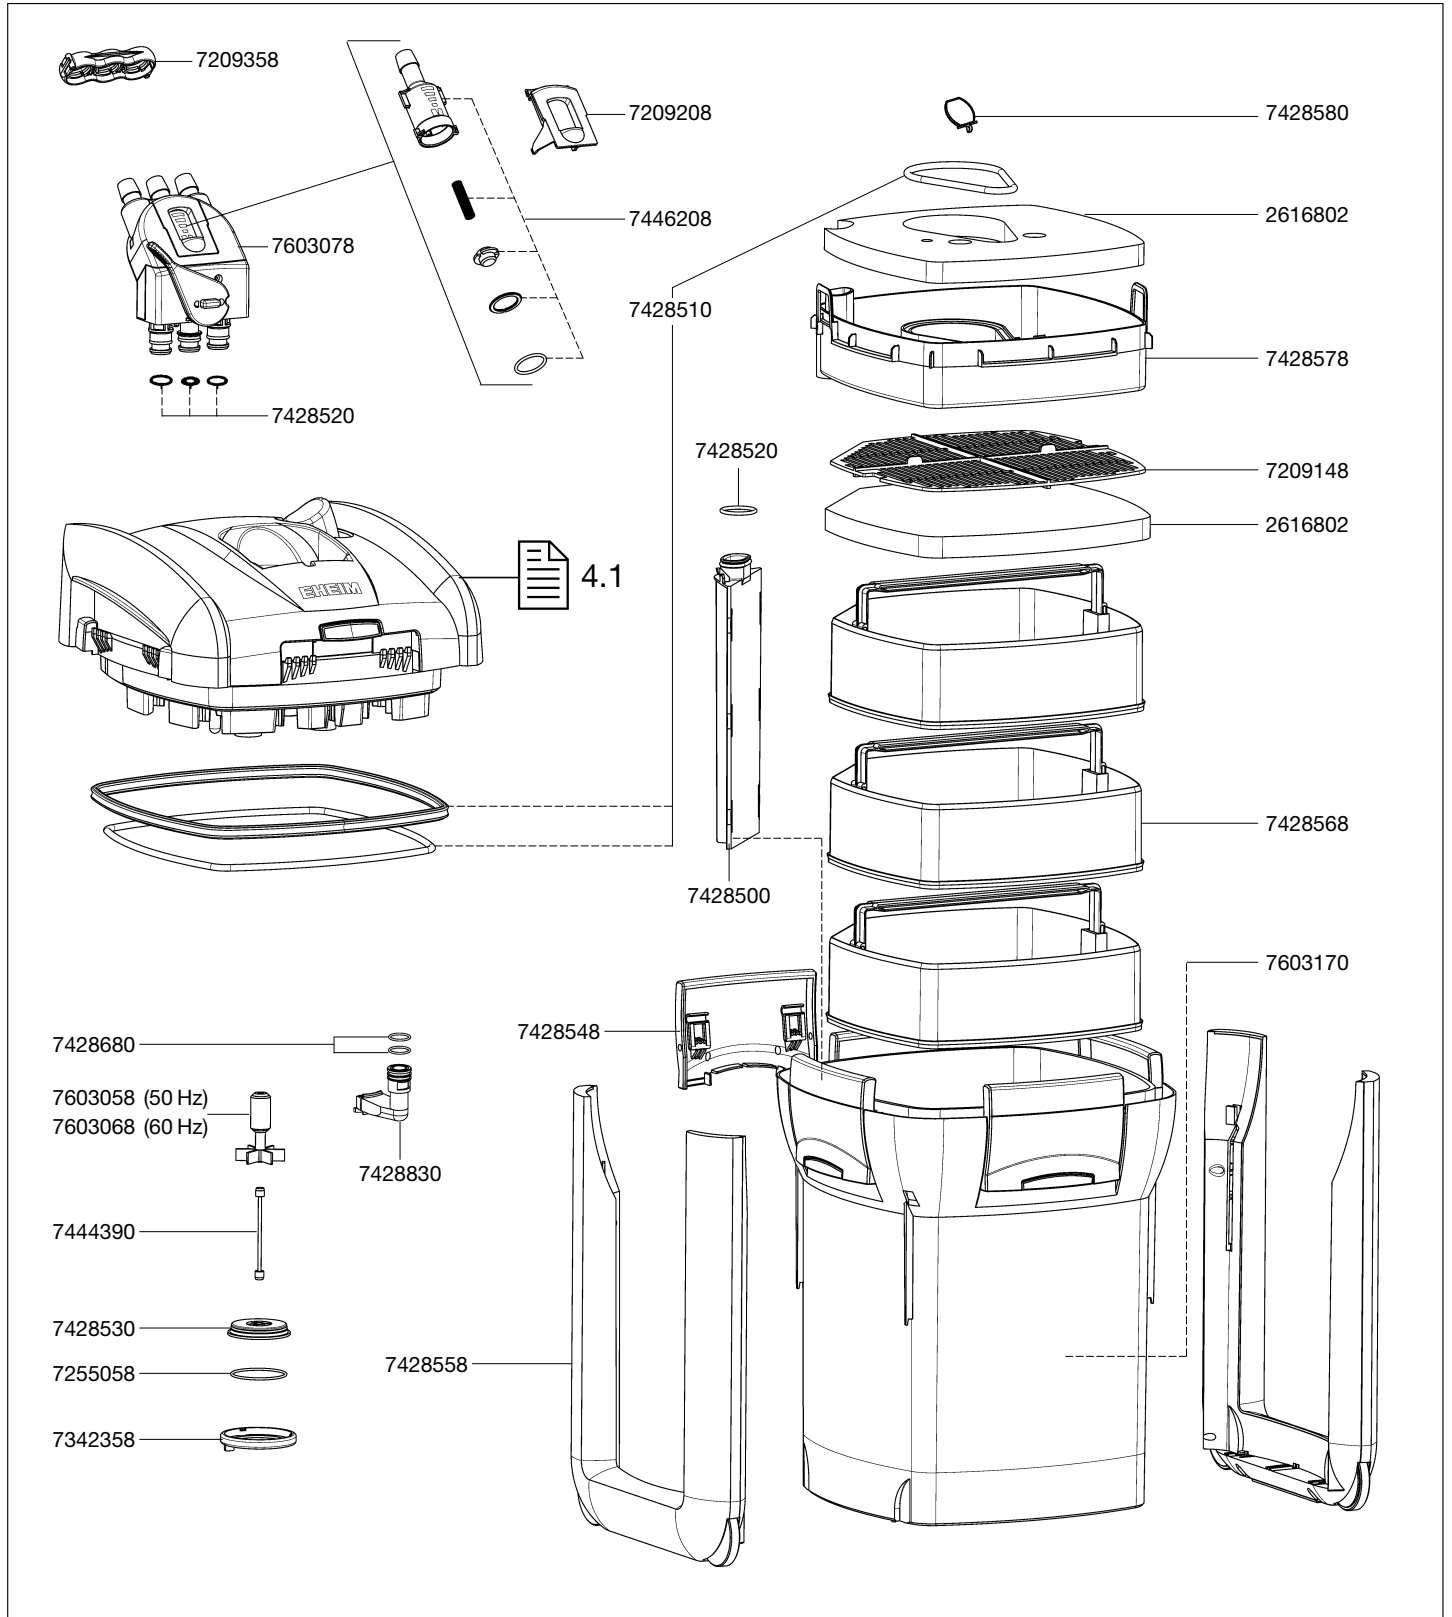

1280 Pump head

1780 Pump head with heater

2080 External filter *professional 3* 1200 XL

2180 Thermofilter *professional 3* 1200 XLT

EHEIM
professional 3

Spare parts. Subject to change without prior notice.

Order no.	Spare part	2080 / 2180
2616802	Set (1 filter pad, 4 fine filter pads)	
2616805	Set of fine filter pads (3 pieces)	
4005710	Outlet pipe	
4005943	Hose ø 16/22 mm (3 m) 2 x suction side, 1 x pressure side	
4015150	Suction cup with clips (2 pieces)	
7209148	Lattice screen	
7209208	Indicator cover	
7209358	Hose clamp complete	
7209498	Prefilter container	
7255058	Sealing ring	
7275828	Intake pipe	
7277608	Outlet jet pipe	
7342358	Locking device for pump cover	

Order no.	Spare part	2080 / 2180
7428500	Separation screen with sealing ring	
7428510	Set of sealing rings for canister	
7428520	Set of sealing rings for adapter and screen	
7428530	Pump cover complete with sealing ring and bushing	
7428548	EZ clips complete	
7428558	Side protection complete	
7428568	Filter media container	
7428578	Prefilter complete with valve and sealing ring	
7428580	Clack valve with holder	
7428680	Set of sealing rings	
7428830	Output connector complete with sealing rings	
7444390	Shaft with bushings	
7446208	Indicator complete with indicator housing, spring, floater and ring	
7447150	Set of pipe plugs	
7471800	Inlet strainer	
7603058	Impeller (50 Hz)	
7603068	Impeller (60 Hz)	
7603078	Adapter complete	
7603170	Filter canister with 4 EZ clips	